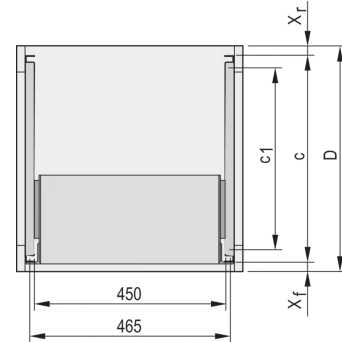

24562-460 TELESCOPIC SLIDES C-PROFILE FOR CABINET-FOR FITTING NOVASTAR, 500 MM

KEY FEATURES

For mounting 84 HP wide subracks in the 19" plane

Loading capacity: 25 kg per pair

The guiding profile (1) is matched to the fixing dimension in the cabinet (it is bolted to the 19" profile of the cabinet); the adaptor Rail (3) is matched to the depth and fixing dimension on the subrack (it is inserted into the guiding profile like a telescopic slide)

PRODUCT ATTRIBUTES

Product Type: Telescopic Slide

Product Family: Novastar

Type: C Profile

Depth: 500 mm

ADDITIONAL PRODUCT DETAILS

Telescopic slides-with-guiding profile-for fitting in cabinets with 25 kg load capacity.