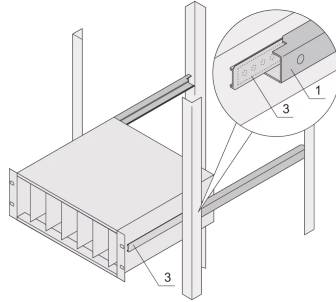

24562-460 TELESCOPIC SLIDES C-PROFILE FOR CABINET-FOR FITTING NOVASTAR, 500 MM

KEY FEATURES

For mounting 84 HP wide subracks in the 19" plane

Loading capacity: 25 kg per pair

The guiding profile (1) is matched to the fixing dimension in the cabinet (it is bolted to the 19" profile of the cabinet); the adaptor Rail (3) is matched to the depth and fixing dimension on the subrack (it is inserted into the guiding profile like a telescopic slide)

PRODUCT ATTRIBUTES

Product Type: Telescopic Slide

Product Family: Novastar

Type: C Profile

Depth: 500 mm

ADDITIONAL PRODUCT DETAILS

Telescopic slides-with-guiding profile-for fitting in cabinets with 25 kg load capacity.