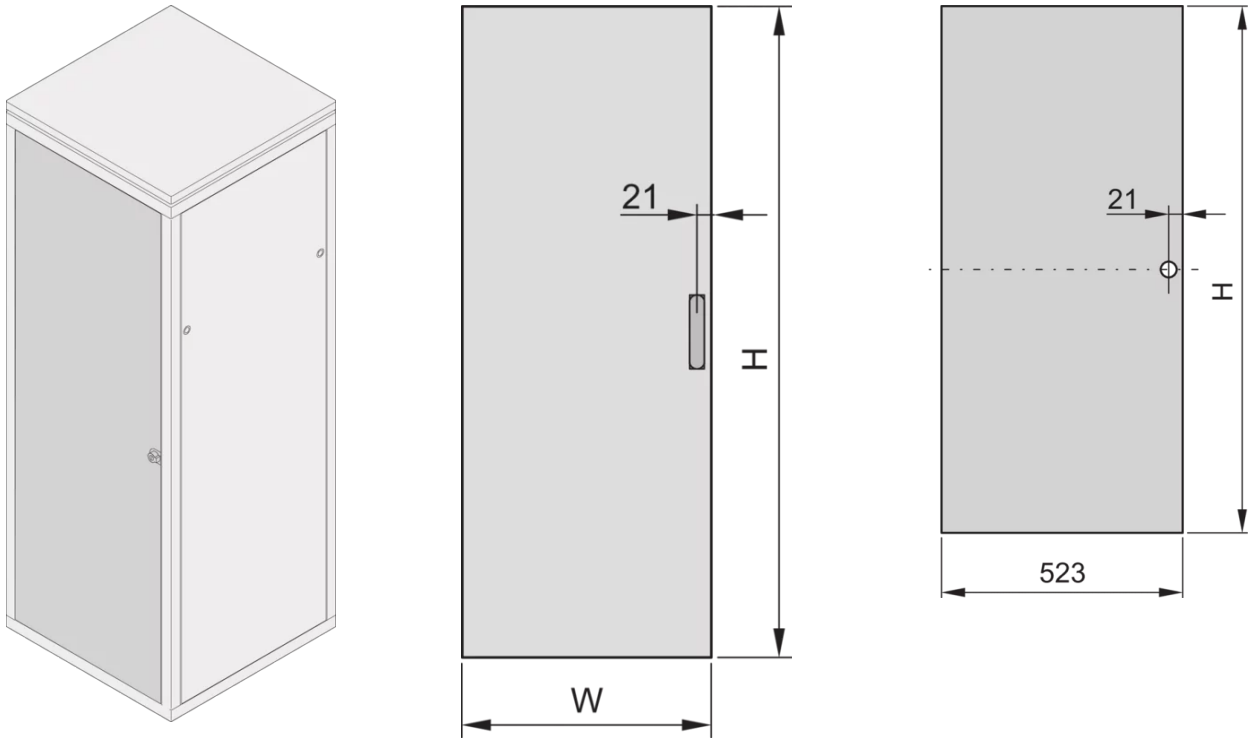

23117-014 EURORACK STEEL DOOR, 180° OPENING ANGLE, RAL 7021, 34 U
600W

KEY FEATURES

Can be mounted on all four sides

St, 1 mm

PRODUCT ATTRIBUTES

Product Type: Cabinet Door

Product Family: Eurorack

Type: Steel Door

Color: Black Grey

Color Code: RAL 7021

Rack Height: 34 U

Height: 1533 mm

Width: 600 mm

ADDITIONAL PRODUCT DETAILS

Steel door for Aluminum frame cabinets with 120° mobility and mountable on all 4 sides. The door comes with lever handle and safety locks and keys.