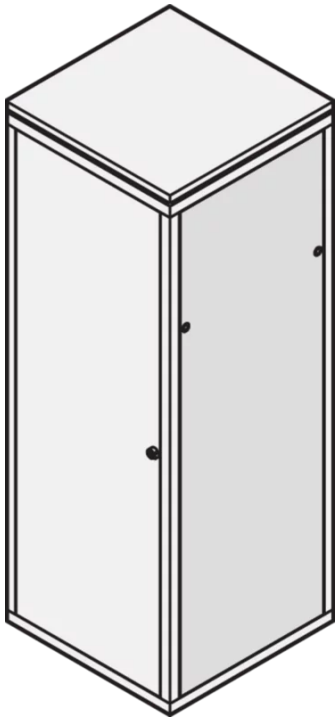

23117-004 EURORACK SIDE PANEL WITH SAFETY LOCK, RAL 7021, 34 U 600D

**KEY FEATURES**

St, 1 mm

Assembly to frame with 2 safety locks

PRODUCT ATTRIBUTES

Product Type: Cabinet/Rack Panel

Product Family: Eurorack

Type: Side Panel

Color: Black Grey

Color Code: RAL 7021

Rack Height: 34 U

Height: 1567 mm

Depth: 600 mm

ADDITIONAL PRODUCT DETAILS

Steel Side Panels for aluminum frame with quick fastner for easy mounting and installation and safety locks for intrusion prevention.