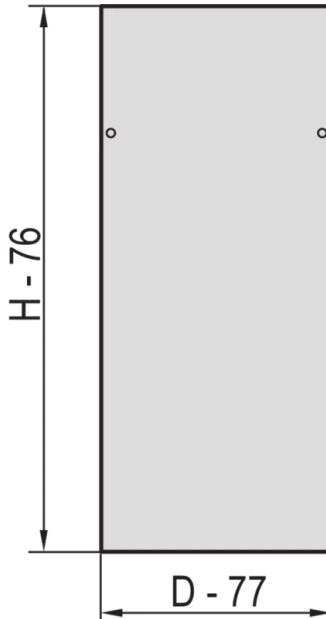

23117-004 EURORACK SIDE PANEL WITH SAFETY LOCK, RAL 7021, 34 U 600D

**KEY FEATURES**

St, 1 mm

Assembly to frame with 2 safety locks

PRODUCT ATTRIBUTES

Product Type: Cabinet/Rack Panel

Product Family: Eurorack

Type: Side Panel

Color: Black Grey

Color Code: RAL 7021

Rack Height: 34 U

Height: 1567 mm

Depth: 600 mm

ADDITIONAL PRODUCT DETAILS

Steel Side Panels for aluminum frame with quick fastner for easy mounting and installation and safety locks for intrusion prevention.