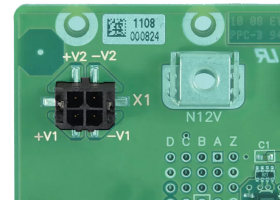

## 23001-540 VME64X BACKPLANE, 6 U, 10 SLOT WITH P0

Monolithic backplane, 6 U with J1 and J2 plane

Connection or isolation between the digital GND and chassis GND can be changed via screw

Termination passive

Electronic automatic daisy chain (EDC)

Supply voltages can be applied via powerbugs (ring tag M4) or FASTON

### PRODUCT ATTRIBUTES

Product Type: Backplane

Number of Slots: 10

Rack Height: 6 U

Backplane Type: VME64x with EDC

System Slot: Slot 1 Left

Slot Width: 4 HP

Connector Type: DIN 41612, VME64x

Power Connector Type: Power Bugs for M4 Cable Lugs

Utility Connector Type: SMCQ, 12-pin

Width: 201.8 mm