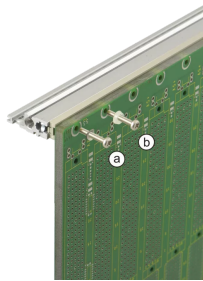

## 23001-540 VME64X BACKPLANE, 6 U, 10 SLOT WITH P0

Monolithic backplane, 6 U with J1 and J2 plane

Connection or isolation between the digital GND and chassis GND can be changed via screw

Termination passive

Electronic automatic daisy chain (EDC)

Supply voltages can be applied via powerbugs (ring tag M4) or FASTON

### PRODUCT ATTRIBUTES

Product Type: Backplane

Number of Slots: 10

Rack Height: 6 U

Backplane Type: VME64x with EDC

System Slot: Slot 1 Left

Slot Width: 4 HP

Connector Type: DIN 41612, VME64x