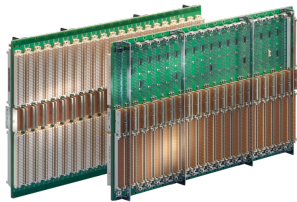

## 23001-540 VME64X BACKPLANE, 6 U, 10 SLOT WITH P0

### PRODUCT ATTRIBUTES

Product Type: Backplane

Number of Slots: 10

Rack Height: 6 U

Backplane Type: VME64x with EDC

System Slot: Slot 1 Left

Slot Width: 4 HP

Connector Type: DIN 41612, VME64x