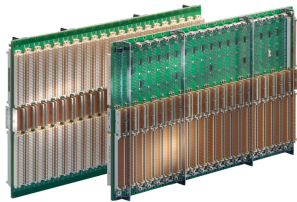

## 23001-508 VME64X BACKPLANE, 6 U, 8 SLOT WITHOUT P0

### PRODUCT ATTRIBUTES

Product Type: Backplane

Number of Slots: 8

Rack Height: 6 U

Backplane Type: VME64x with EDC

System Slot: Slot 1 Left

Slot Width: 4 HP

Connector Type: DIN 41612, VME64x