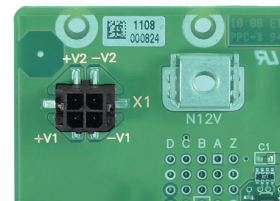

## 23001-508 VME64X BACKPLANE, 6 U, 8 SLOT WITHOUT P0

Monolithic backplane, 6 U with J1 and J2 plane

Connection or isolation between the digital GND and chassis GND can be changed via screw

Termination passive

Electronic automatic daisy chain (EDC)

Supply voltages can be applied via powerbugs (ring tag M4) or FASTON

### PRODUCT ATTRIBUTES

Product Type: Backplane

Number of Slots: 8

Rack Height: 6 U

Backplane Type: VME64x with EDC

System Slot: Slot 1 Left

Slot Width: 4 HP

Connector Type: DIN 41612, VME64x

Power Connector Type: Power Bugs for M4 Cable Lugs

Utility Connector Type: SMCQ, 12-pin

Width: 161.1 mm