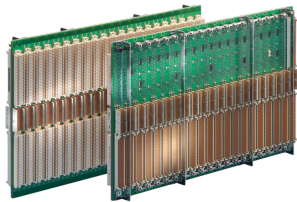

## 23001-507 VME64X BACKPLANE, 6 U, 7 SLOT WITHOUT P0

### PRODUCT ATTRIBUTES

Product Type: Backplane

Number of Slots: 7

Rack Height: 6 U

Backplane Type: VME64x with EDC

System Slot: Slot 1 Left

Slot Width: 4 HP

Connector Type: DIN 41612, VME64x