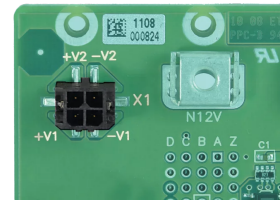

## 23001-507 VME64X BACKPLANE, 6 U, 7 SLOT WITHOUT P0

Monolithic backplane, 6 U with J1 and J2 plane

Connection or isolation between the digital GND and chassis GND can be changed via screw

Termination passive

Electronic automatic daisy chain (EDC)

Supply voltages can be applied via powerbugs (ring tag M4) or FASTON

### PRODUCT ATTRIBUTES

Product Type: Backplane

Number of Slots: 7

Rack Height: 6 U

Backplane Type: VME64x with EDC

System Slot: Slot 1 Left

Slot Width: 4 HP

Connector Type: DIN 41612, VME64x

Power Connector Type: Power Bugs for M4 Cable Lugs

Utility Connector Type: SMCQ, 12-pin

Width: 140.8 mm