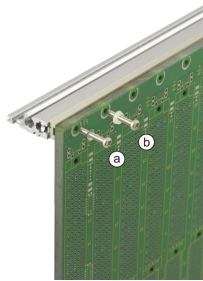

23001-507 VME64X BACKPLANE, 6 U, 7 SLOT WITHOUT P0

KEY FEATURES

In accordance with ANSI/VITA 1-1994 VME64 Standard, ANSI/VITA 1.1-1997 VME64 Extension Standard, ANSI/VITA 1.5-2003 VME2eSST Specification, ANSI/VITA 1.7-2003 Increased Current Level, ANSI/VITA 38 System Management on VME

Monolithic backplane, 6 U with J1 and J2 plane

Connection or isolation between the digital GND and chassis GND can be changed via screw

Termination passive

Electronic automatic daisy chain (EDC)

Supply voltages can be applied via powerbugs (ring tag M4) or FASTON

Utility connector for status signals

Connector for additional voltages V1/V2

System management bus (SMB) connector in accordance with VITA38

PRODUCT ATTRIBUTES

Product Type: Backplane

Number of Slots: 7

Rack Height: 6 U

Backplane Type: VME64x with EDC

System Slot: Slot 1 Left

Slot Width: 4 HP

Connector Type: DIN 41612, VME64x

Power Connector Type: Power Bugs for M4 Cable Lugs