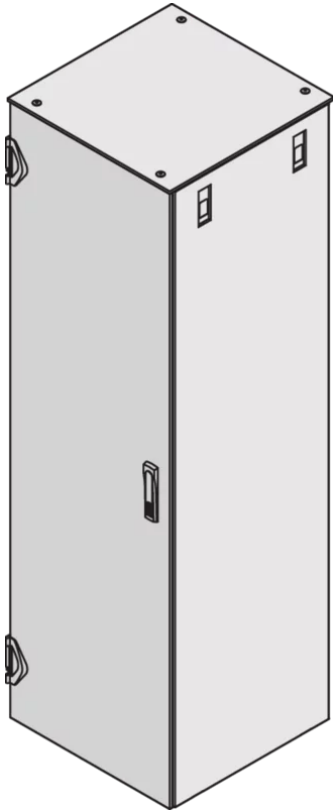

22130-572 VARISTAR DOOR WITH MOUNTING FRAME, IP 20, 1 POINT LOCKING, RAL 7035, 1800H 600W

## KEY FEATURES

---

St, 1.5 mm

Key lock cover

Opening angle 180°

Includes grounding

Steel door with internal mounting frame; Suitable for large cut-outs and mounting (fixes with M5 screws, 25 mm height increments)

## PRODUCT ATTRIBUTES

---

Product Type: Cabinet Door

Product Family: Varistar

Type: Steel Door

Locking Type: Single Point Locking

Color: Light Grey

Color Code: RAL 7035

Rack Height: 38 U

Height: 1800 mm

Width: 600 mm

Protection Rating: IP20