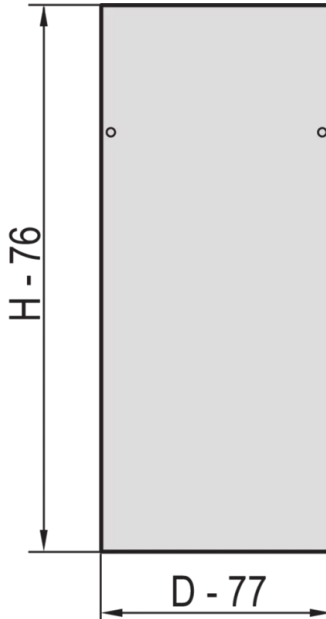

22117-999 EURORACK SIDE PANEL WITH SIDE PANEL CATCHES, RAL 7021, 47 U 600D

KEY FEATURES

Assembly to frame with 2 side panel catches

St, 1 mm

PRODUCT ATTRIBUTES

Product Type: Cabinet/Rack Panel

Product Family: Eurorack

Type: Side Panel

Color: Black Grey

Color Code: RAL 7021

Rack Height: 47 U

Height: 2198 mm

Depth: 600 mm

ADDITIONAL PRODUCT DETAILS

Steel Side Panels for aluminum frame with quick fastner for easy mounting and installation.