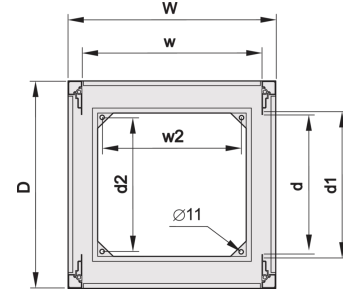

22117-990 EURORACK UNIVERSAL CABINET FRAME, 29 U 600W 800D

KEY FEATURES

Finish: RAL 7021

Screw-fixed, frame Al die-cast, uprights Al extrusion

Other dimensions available on request

19" plane, depth-adjustable in 25 mm increments, can be assembled with depth members and 19" panel/slide mounts

Height: 1398 mm

Width: 600 mm

Depth: 800 mm

Static Load: 400 kg

ADDITIONAL PRODUCT DETAILS

Screw-fixed, frame Al die-cast, uprights Al extrusion.

CERTIFICATIONS

North America