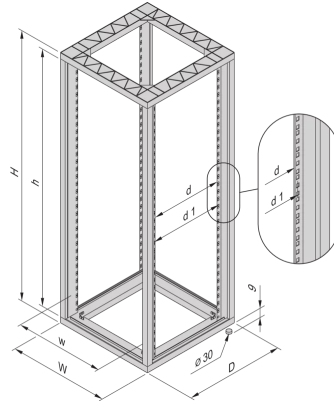

22117-990 EURORACK UNIVERSAL CABINET FRAME, 29 U 600W 800D

KEY FEATURES

Finish: RAL 7021

Screw-fixed, frame Al die-cast, uprights Al extrusion

Other dimensions available on request

19" plane, depth-adjustable in 25 mm increments, can be assembled with depth members and 19" panel/slide mounts

Height: 1398 mm

Width: 600 mm

Depth: 800 mm

Static Load: 400 kg

ADDITIONAL PRODUCT DETAILS

Screw-fixed, frame Al die-cast, uprights Al extrusion.

CERTIFICATIONS

North America