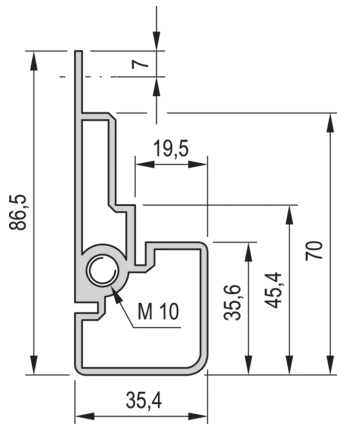

22117-990 EURORACK UNIVERSAL CABINET FRAME, 29 U 600W 800D

KEY FEATURES

Finish: RAL 7021

Screw-fixed, frame Al die-cast, uprights Al extrusion

Other dimensions available on request

19" plane, depth-adjustable in 25 mm increments, can be assembled with depth members and 19" panel/slide mounts

Height: 1398 mm

Width: 600 mm

Depth: 800 mm

Static Load: 400 kg

ADDITIONAL PRODUCT DETAILS

Screw-fixed, frame Al die-cast, uprights Al extrusion.

CERTIFICATIONS

North America