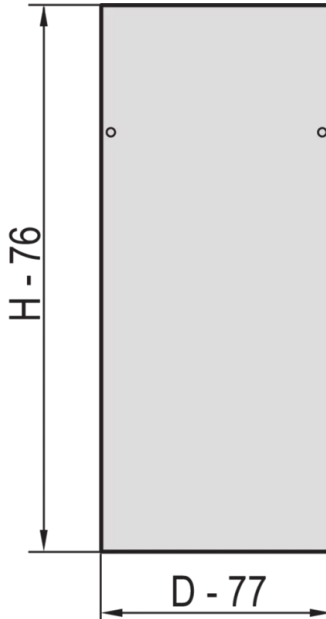

22117-963 EURORACK SIDE PANEL WITH SIDE PANEL CATCHES, RAL 7021, 38 U
900D

KEY FEATURES

Assembly to frame with 2 side panel catches

St, 1 mm

PRODUCT ATTRIBUTES

Product Type: Cabinet/Rack Panel

Product Family: Eurorack

Type: Side Panel

Color: Black Grey

Color Code: RAL 7021

Rack Height: 38 U

Height: 1798 mm

Depth: 900 mm

ADDITIONAL PRODUCT DETAILS

Steel Side Panels for aluminum frame with quick fastner for easy mounting and installation.