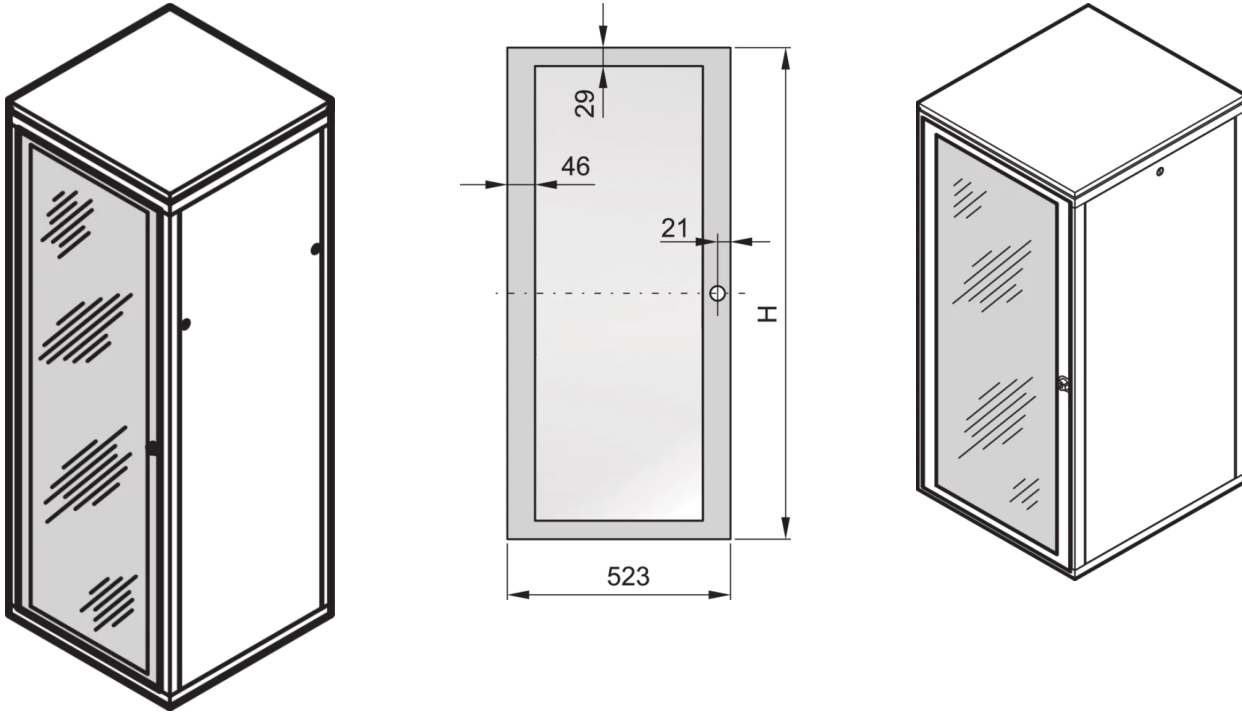

22117-951 EURORACK GLAZED DOOR WITH ACRYLIC GLASS, RAL 7021, 47 U
600W

KEY FEATURES

Acrylic window, 2 mm

Safety lock with two keys

Opening angle 120°

RAL 7021

Door frame, Al, 2 mm

Can be mounted on all four sides

PRODUCT ATTRIBUTES

Product Type: Cabinet Door

Product Family: Eurorack

Type: Glass Door

Color: Black Grey

Color Code: RAL 7021

Rack Height: 47 U

Height: 2198 mm

Width: 600 mm

ADDITIONAL PRODUCT DETAILS

Glass door with opening angle 120°: Safety lock with two keys or 180°: Lever handle.

CERTIFICATIONS

North America

All locations

+1.763.422.2661

Chat with us: