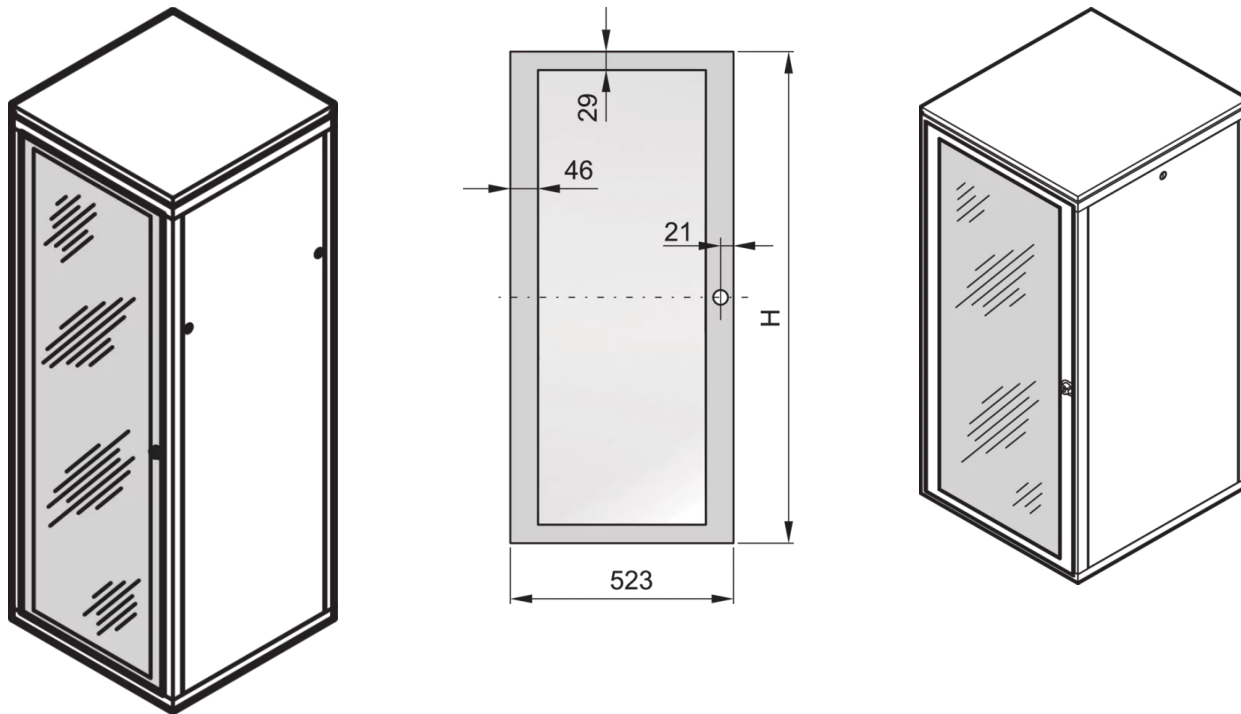

22117-946 EURORACK GLAZED DOOR WITH ACRYLIC GLASS, RAL 7021, 34 U
600W

KEY FEATURES

Acrylic window, 2 mm

Safety lock with two keys

Opening angle 120°

RAL 7021

Door frame, Al, 2 mm

Can be mounted on all four sides

PRODUCT ATTRIBUTES

Product Type: Cabinet Door

Product Family: Eurorack

Type: Glass Door

Color: Black Grey

Color Code: RAL 7021

Rack Height: 34 U

Height: 1533 mm

Width: 600 mm

ADDITIONAL PRODUCT DETAILS

Glass door with opening angle 120°: Safety lock with two keys or 180°: Lever handle.

CERTIFICATIONS

North America

All locations
+1.763.422.2661
Chat with us:
schroff.nvent.com