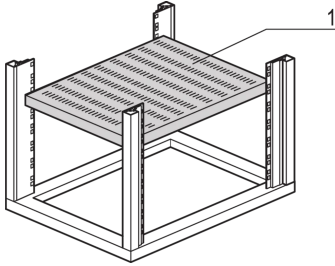

22117-849 EURORACK SHELF, STATIONARY, FOR UNIVERSAL FRAME, 800W 600D

KEY FEATURES

Load-carrying capacity 75 kg

Assembly: Snap-in and screw-fixed directly in universal upright

PRODUCT ATTRIBUTES

Product Type: Shelf

Product Family: Eurorack

Type: Stationary Shelf

Width: 800 mm

Depth: 600 mm

ADDITIONAL PRODUCT DETAILS

Full depth Stationary shelf for Universal Aluminum Frame with load capacity of 75 kg and designed for easy mounting and installation.