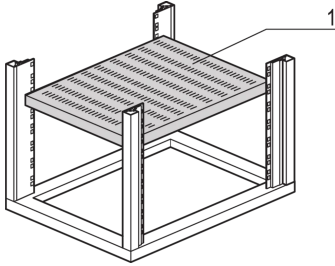

22117-848 EURORACK SHELF, STATIONARY, FOR UNIVERSAL FRAME, 600W 900D

KEY FEATURES

Load-carrying capacity 75 kg

Assembly: Snap-in and screw-fixed directly in universal upright

PRODUCT ATTRIBUTES

Product Type: Shelf

Product Family: Eurorack

Type: Stationary Shelf

Width: 600 mm

Depth: 900 mm

ADDITIONAL PRODUCT DETAILS

Full depth Stationary shelf for Universal Aluminum Frame with load capacity of 75 kg and designed for easy mounting and installation.