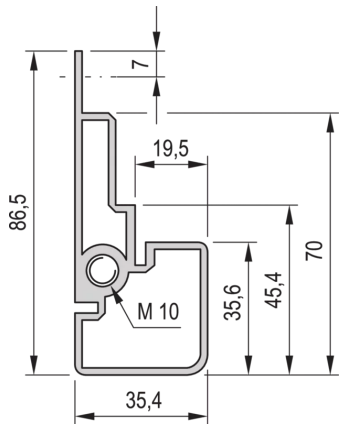

22117-783 EURORACK UNIVERSAL CABINET FRAME, 34 U 600W 800D

KEY FEATURES

Finish: RAL 7021

Screw-fixed, frame Al die-cast, uprights Al extrusion

Other dimensions available on request

19" plane, depth-adjustable in 25 mm increments, can be assembled with depth members and 19" panel/slide mounts

Height: 1620 mm

Width: 600 mm

Depth: 800 mm

Static Load: 400 kg

ADDITIONAL PRODUCT DETAILS

Screw-fixed, frame Al die-cast, uprights Al extrusion.

CERTIFICATIONS

North America