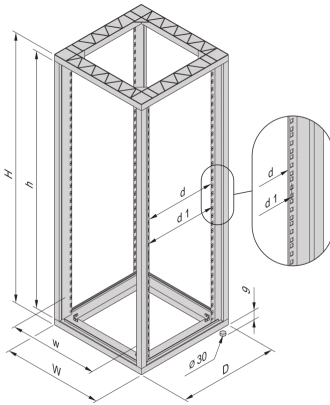

22117-783 EURORACK UNIVERSAL CABINET FRAME, 34 U 600W 800D

KEY FEATURES

Finish: RAL 7021

Screw-fixed, frame Al die-cast, uprights Al extrusion

Other dimensions available on request

19" plane, depth-adjustable in 25 mm increments, can be assembled with depth members and 19" panel/slide mounts

Height: 1620 mm

Width: 600 mm

Depth: 800 mm

Static Load: 400 kg

ADDITIONAL PRODUCT DETAILS

Screw-fixed, frame Al die-cast, uprights Al extrusion.

CERTIFICATIONS

North America