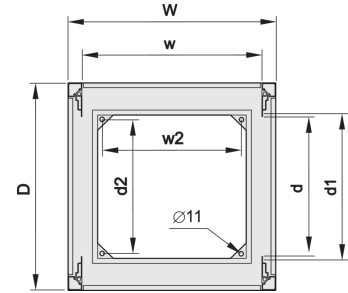

22117-783 EURORACK UNIVERSAL CABINET FRAME, 34 U 600W 800D

KEY FEATURES

Finish: RAL 7021

Screw-fixed, frame Al die-cast, uprights Al extrusion

Other dimensions available on request

19" plane, depth-adjustable in 25 mm increments, can be assembled with depth members and 19" panel/slide mounts

Height: 1620 mm

Width: 600 mm

Depth: 800 mm

Static Load: 400 kg

ADDITIONAL PRODUCT DETAILS

Screw-fixed, frame Al die-cast, uprights Al extrusion.

CERTIFICATIONS

North America