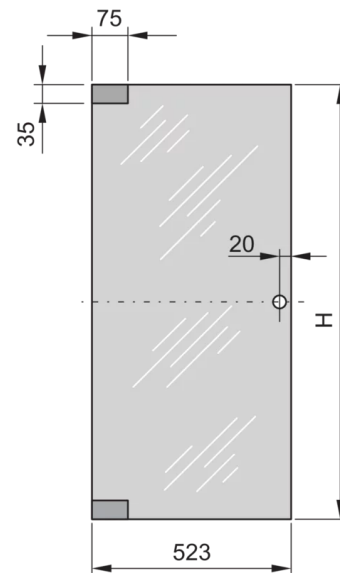

22117-230 EURORACK GLASS DOOR, 180° OPENING ANGLE, 47 U 600W

KEY FEATURES

Can be mounted on all four sides

Glass, smoke gray, Security, 6 mm

PRODUCT ATTRIBUTES

Product Type: Cabinet Door

Product Family: Eurorack

Type: Glass Door

Color: Black Grey

Color Code: RAL 7021

Rack Height: 47 U

Height: 2198 mm

Width: 600 mm

North America

All locations
+1.763.422.2661
Chat with us:
schroff.nvent.com