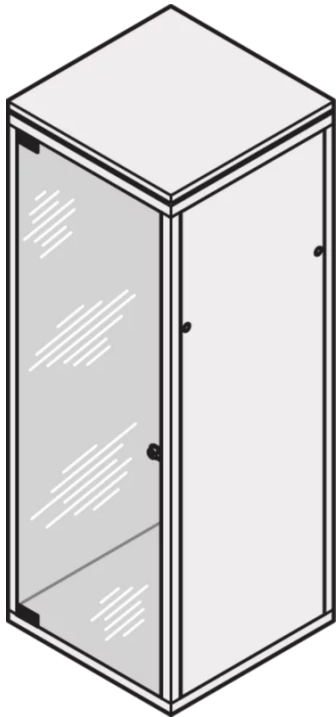

22117-227 EURORACK GLASS DOOR, 180° OPENING ANGLE, 34 U 600W

**KEY FEATURES**

Can be mounted on all four sides

Glass, smoke gray, Security, 6 mm

**PRODUCT ATTRIBUTES**

Product Type: Cabinet Door

Product Family: Eurorack

Type: Glass Door

Color: Black Grey

Color Code: RAL 7021

Rack Height: 34 U

Height: 1620 mm

Width: 600 mm

**North America**

All locations  
+1.763.422.2661  
Chat with us:  
[schroff.nvent.com](https://schroff.nvent.com)