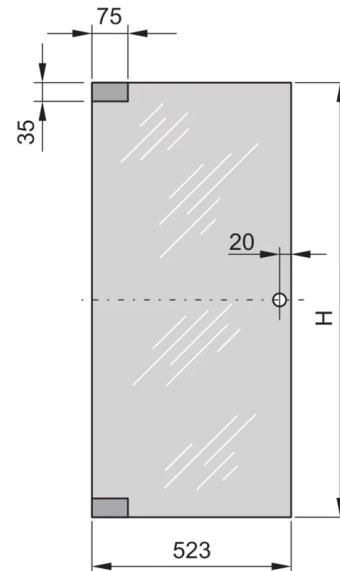

22117-227 EURORACK GLASS DOOR, 180° OPENING ANGLE, 34 U 600W

**KEY FEATURES**

Can be mounted on all four sides

Glass, smoke gray, Security, 6 mm

**PRODUCT ATTRIBUTES**

Product Type: Cabinet Door

Product Family: Eurorack

Type: Glass Door

Color: Black Grey

Color Code: RAL 7021

Rack Height: 34 U

Height: 1620 mm

Width: 600 mm

**North America**

All locations  
+1.763.422.2661  
Chat with us:  
[schroff.nvent.com](https://schroff.nvent.com)