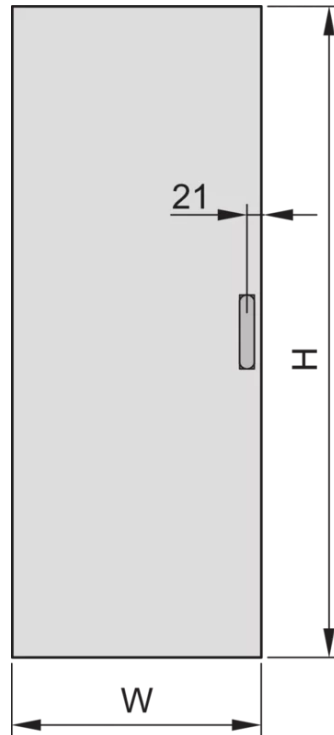

22117-201 EURORACK STEEL DOOR, 180° OPENING ANGLE, RAL 7035, 29 U
600W

KEY FEATURES

Can be mounted on all four sides

St, 1 mm

PRODUCT ATTRIBUTES

Product Type: Cabinet Door

Product Family: Eurorack

Type: Steel Door

Color: Light Grey

Color Code: RAL 7035

Rack Height: 29 U

Height: 1398 mm

Width: 600 mm

ADDITIONAL PRODUCT DETAILS

Steel door for Aluminum frame cabinets with 120° mobility and mountable on all 4 sides. The door comes with lever handle and safety locks and keys.