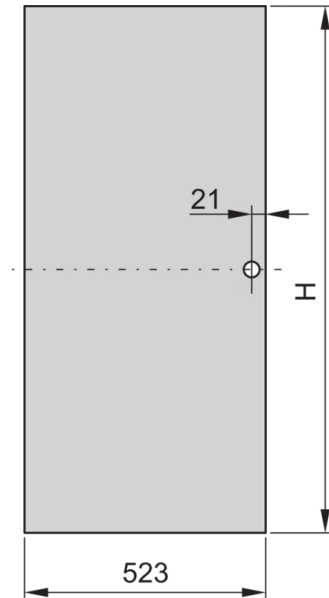

22117-201 EURORACK STEEL DOOR, 180° OPENING ANGLE, RAL 7035, 29 U
600W

KEY FEATURES

Can be mounted on all four sides

St, 1 mm

PRODUCT ATTRIBUTES

Product Type: Cabinet Door

Product Family: Eurorack

Type: Steel Door

Color: Light Grey

Color Code: RAL 7035

Rack Height: 29 U

Height: 1398 mm

Width: 600 mm

ADDITIONAL PRODUCT DETAILS

Steel door for Aluminum frame cabinets with 120° mobility and mountable on all 4 sides. The door comes with lever handle and safety locks and keys.