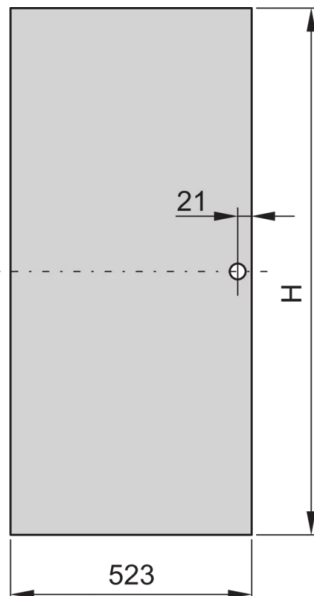

22117-190 EURORACK STEEL DOOR, 180° OPENING ANGLE, RAL 7035, 38 U 600W

KEY FEATURES

Can be mounted on all four sides

St, 1 mm

PRODUCT ATTRIBUTES

Product Type: Cabinet Door

Product Family: Eurorack

Type: Steel Door

Color: Light Grey

Color Code: RAL 7035

Rack Height: 38 U

Height: 1798 mm

Width: 600 mm

ADDITIONAL PRODUCT DETAILS

Steel door for Aluminum frame cabinets with 120° mobility and mountable on all 4 sides. The door comes with lever handle and safety locks and keys.