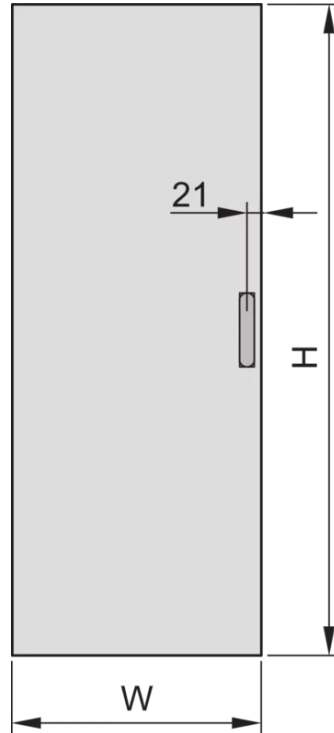

22117-189 EURORACK STEEL DOOR, 180° OPENING ANGLE, RAL 7035, 34 U  
600W

### KEY FEATURES

Can be mounted on all four sides

St, 1 mm

### PRODUCT ATTRIBUTES

Product Type: Cabinet Door

Product Family: Eurorack

Type: Steel Door

Color: Light Grey

Color Code: RAL 7035

Rack Height: 34 U

Height: 1533 mm

Width: 600 mm