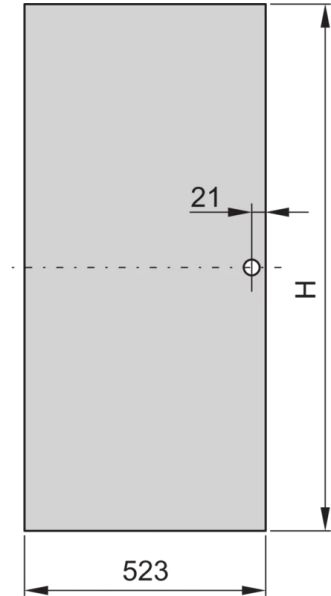

22117-189 EURORACK STEEL DOOR, 180° OPENING ANGLE, RAL 7035, 34 U  
600W

### KEY FEATURES

Can be mounted on all four sides

St, 1 mm

### PRODUCT ATTRIBUTES

Product Type: Cabinet Door

Product Family: Eurorack

Type: Steel Door

Color: Light Grey

Color Code: RAL 7035

Rack Height: 34 U

Height: 1533 mm

Width: 600 mm