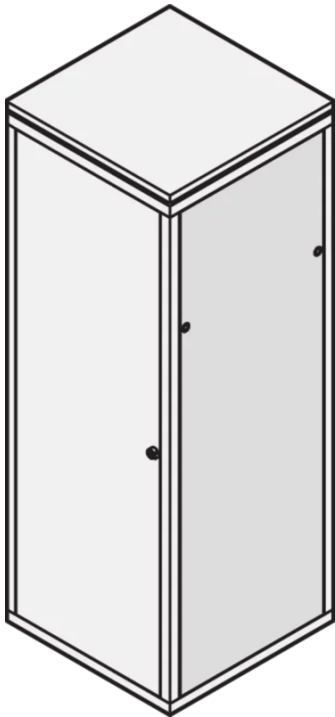

22117-173 EURORACK SIDE PANEL WITH SAFETY LOCK, RAL 7035, 34 U 600D

KEY FEATURES

St, 1 mm

Assembly to frame with 2 safety locks

PRODUCT ATTRIBUTES

Product Type: Cabinet/Rack Panel

Product Family: Eurorack

Type: Side Panel

Color: Light Grey

Color Code: RAL 7035

Rack Height: 34 U

Height: 1567 mm

Depth: 600 mm

ADDITIONAL PRODUCT DETAILS

Steel Side Panels for aluminum frame with quick fastner for easy mounting and installation and safety locks for intrusion prevention.