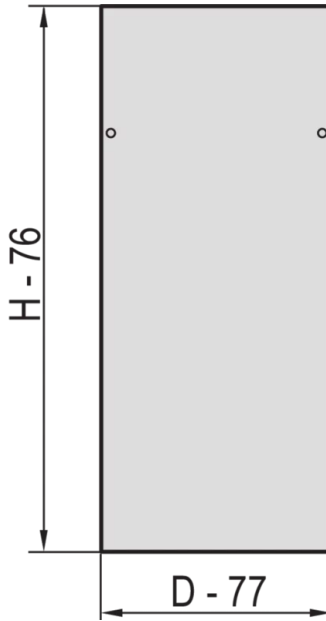

22117-173 EURORACK SIDE PANEL WITH SAFETY LOCK, RAL 7035, 34 U 600D

KEY FEATURES

St, 1 mm

Assembly to frame with 2 safety locks

PRODUCT ATTRIBUTES

Product Type: Cabinet/Rack Panel

Product Family: Eurorack

Type: Side Panel

Color: Light Grey

Color Code: RAL 7035

Rack Height: 34 U

Height: 1567 mm

Depth: 600 mm

ADDITIONAL PRODUCT DETAILS

Steel Side Panels for aluminum frame with quick fastner for easy mounting and installation and safety locks for intrusion prevention.