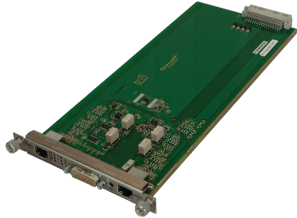

21596-077 ATCA SHELF ALARM PANEL

KEY FEATURES

Two RJ-45 sockets to connect one serial console (serial-interface for the two shelf managers)

With alarm cut-off push button

PRODUCT ATTRIBUTES

Product Type: Alarm Display

Works With: AdvancedTCA Systems

ADDITIONAL PRODUCT DETAILS

Shelf Alarm Display for nVent SCHROFF AdvancedTCA 300/40, 14 Slot Systems 11990-60x. Display the Telco and fan tray alarm signals in accordance with AdvancedTCA Specification.