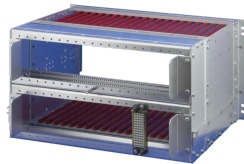

21500-067 EUROPACPRO 19" SUBRACK KIT FOR RAILWAY, RETROFIT SHIELDING, SNCF, 3 U, 36 HP, 320 MM

KEY FEATURES

SNCF listed, EuropacPRO-fer, tested to NF F 61-005 and NF F 60-002

The 19" bracket is firmly fixed to the side panel (tox-cold welded) and is especially suited for high mechanical stresses (vibration resistance)

Lateral support bars to NFF standard facilitate insertion of subrack into the (cabinet) frame. The double 19" screwing position adds to additionally safety (NFF standard)

IP 20, in accordance with IEC 60529

Modifications such as cutouts, different finishes or dimensions available

Supplied as space-saving flat-pack

Aluminum construction

Horizontal rail type "Heavy"

PRODUCT ATTRIBUTES

Product Type: Subrack/Chassis

Rack Height: 3 U

Rack Width: 36 HP

Depth: 320 mm

For Mounting: Backplane

Board Depth: 220 mm

EMC Shielding: No

EMC Gasket Type: Textile

Static Load: 15 kg