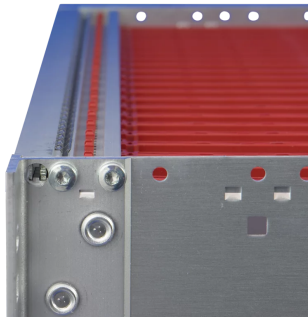

21500-067 EUROPACPRO 19" SUBRACK KIT FOR RAILWAY, RETROFIT SHIELDING, SNCF, 3 U, 36 HP, 320 MM

KEY FEATURES

SNCF listed, EuropacPRO-fer, tested to NF F 61-005 and NF F 60-002

The 19" bracket is firmly fixed to the side panel (tox-cold welded) and is especially suited for high mechanical stresses (vibration resistance)

Lateral support bars to NFF standard facilitate insertion of subrack into the (cabinet) frame. The double 19" screwing position adds to additionally safety (NFF standard)

IP 20, in accordance with IEC 60529

Modifications such as cutouts, different finishes or dimensions available

Supplied as space-saving flat-pack

Aluminum construction

Horizontal rail type "Heavy"

PRODUCT ATTRIBUTES

Product Type: Subrack/Chassis

Rack Height: 3 U

Rack Width: 36 HP

Depth: 320 mm

For Mounting: Backplane

Board Depth: 220 mm

EMC Shielding: No

EMC Gasket Type: Textile

Static Load: 15 kg