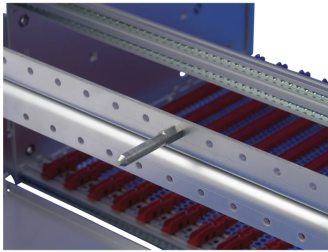

21500-067 EUROPACPRO 19" SUBRACK KIT FOR RAILWAY, RETROFIT SHIELDING, SNCF, 3 U, 36 HP, 320 MM

KEY FEATURES

SNCF listed, EuropacPRO-fer, tested to NF F 61-005 and NF F 60-002

The 19" bracket is firmly fixed to the side panel (tox-cold welded) and is especially suited for high mechanical stresses (vibration resistance)

Lateral support bars to NFF standard facilitate insertion of subrack into the (cabinet) frame. The double 19" screwing position adds to additionally safety (NFF standard)

IP 20, in accordance with IEC 60529

Modifications such as cutouts, different finishes or dimensions available

Supplied as space-saving flat-pack

Aluminum construction

Horizontal rail type "Heavy"

PRODUCT ATTRIBUTES

Product Type: Subrack/Chassis