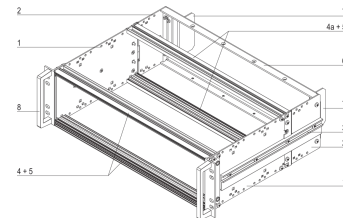

21500-067 EUROPACPRO 19" SUBRACK KIT FOR RAILWAY, RETROFIT SHIELDING, SNCF, 3 U, 36 HP, 320 MM

KEY FEATURES

SNCF listed, EuropacPRO-fer, tested to NF F 61-005 and NF F 60-002

The 19" bracket is firmly fixed to the side panel (tox-cold welded) and is especially suited for high mechanical stresses (vibration resistance)

Lateral support bars to NFF standard facilitate insertion of subrack into the (cabinet) frame. The double 19" screwing position adds to additionally safety (NFF standard)

IP 20, in accordance with IEC 60529

Modifications such as cutouts, different finishes or dimensions available

Supplied as space-saving flat-pack

Aluminum construction

Horizontal rail type "Heavy"

PRODUCT ATTRIBUTES

Product Type: Subrack/Chassis

Rack Height: 3 U

Rack Width: 36 HP

Depth: 320 mm

For Mounting: Backplane

Board Depth: 220 mm

EMC Shielding: No

EMC Gasket Type: Textile

Static Load: 15 kg