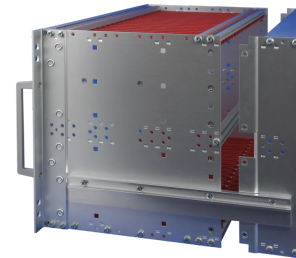

21500-067 EUROPACPRO 19" SUBRACK KIT FOR RAILWAY, RETROFIT SHIELDING, SNCF, 3 U, 36 HP, 320 MM

KEY FEATURES

SNCF listed, EuropacPRO-fer, tested to NF F 61-005 and NF F 60-002

The 19" bracket is firmly fixed to the side panel (tox-cold welded) and is especially suited for high mechanical stresses (vibration resistance)

Lateral support bars to NFF standard facilitate insertion of subrack into the (cabinet) frame. The double 19" screwing position adds to additionally safety (NFF standard)

IP 20, in accordance with IEC 60529

Modifications such as cutouts, different finishes or dimensions available

Supplied as space-saving flat-pack

Aluminum construction

Horizontal rail type "Heavy"

PRODUCT ATTRIBUTES

Product Type: Subrack/Chassis

Rack Height: 3 U

Rack Width: 36 HP

Depth: 320 mm

For Mounting: Backplane

Board Depth: 220 mm

EMC Shielding: No

EMC Gasket Type: Textile

Static Load: 15 kg