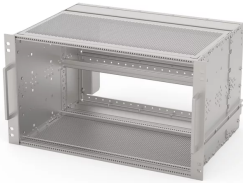

21500-028 EUROPACPRO 19" SUBRACK KIT FOR RAILWAY, SHIELDED, SNCF, 6 U, 84 HP, 320 MM

KEY FEATURES

SNCF listed, EuropacPRO-fer, tested to NF F 61-005 and NF F 60-002

The 19" bracket is firmly fixed to the side panel (tox-cold welded) and is especially suited for high mechanical stresses (vibration resistance)

Lateral support bars to NFF standard facilitate insertion of subrack into the (cabinet) frame. The double 19" screwing position adds to additionally safety (NFF standard)

IP 20, in accordance with IEC 60529

EMC of approximately 40 dB at 1 GHz, 30 dB at 2 GHz, assuming that the front is covered with shielded front panels, testing in accordance with VG 95373 part 15

Aluminum construction

Modifications such as cutouts, different finishes or dimensions available

Supplied as space-saving flat-pack

PRODUCT ATTRIBUTES

Product Type: Subrack/Chassis

Rack Height: 6 U

Rack Width: 84 HP

Depth: 320 mm

For Mounting: Backplane

Board Depth: 220 mm