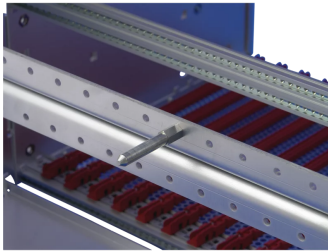

21500-028 EUROPACPRO 19" SUBRACK KIT FOR RAILWAY, SHIELDED, SNCF, 6 U, 84 HP, 320 MM

KEY FEATURES

SNCF listed, EuropacPRO-fer, tested to NF F 61-005 and NF F 60-002

The 19" bracket is firmly fixed to the side panel (tox-cold welded) and is especially suited for high mechanical stresses (vibration resistance)

Lateral support bars to NFF standard facilitate insertion of subrack into the (cabinet) frame. The double 19" screwing position adds to additionally safety (NFF standard)

IP 20, in accordance with IEC 60529