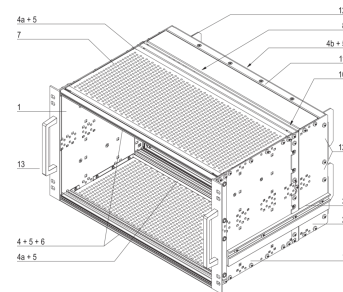

21500-028 EUROPACPRO 19" SUBRACK KIT FOR RAILWAY, SHIELDED, SNCF, 6 U, 84 HP, 320 MM

KEY FEATURES

SNCF listed, EuropacPRO-fer, tested to NF F 61-005 and NF F 60-002

The 19" bracket is firmly fixed to the side panel (tox-cold welded) and is especially suited for high mechanical stresses (vibration resistance)

Lateral support bars to NFF standard facilitate insertion of subrack into the (cabinet) frame. The double 19" screwing position adds to additionally safety (NFF standard)

IP 20, in accordance with IEC 60529

Supplied as space-saving flat-pack

PRODUCT ATTRIBUTES

Product Type: Subrack/Chassis

Rack Height: 6 U

Rack Width: 84 HP

Depth: 320 mm

For Mounting: Backplane

Board Depth: 220 mm