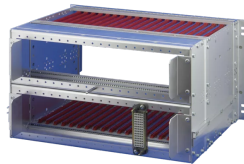

21500-028 EUROPACPRO 19" SUBRACK KIT FOR RAILWAY, SHIELDED, SNCF, 6 U, 84 HP, 320 MM

KEY FEATURES

SNCF listed, EuropacPRO-fer, tested to NF F 61-005 and NF F 60-002

The 19" bracket is firmly fixed to the side panel (tox-cold welded) and is especially suited for high mechanical stresses (vibration resistance)

Lateral support bars to NFF standard facilitate insertion of subrack into the (cabinet) frame. The double 19" screwing position adds to additionally safety (NFF standard)

IP 20, in accordance with IEC 60529

Supplied as space-saving flat-pack

PRODUCT ATTRIBUTES

Product Type: Subrack/Chassis

Rack Height: 6 U

Rack Width: 84 HP

Depth: 320 mm

For Mounting: Backplane

Board Depth: 220 mm