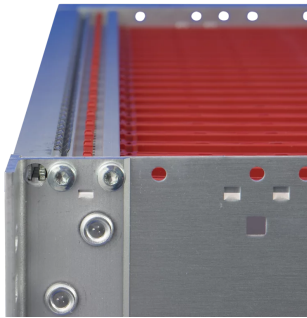

21500-028 EUROPACPRO 19" SUBRACK KIT FOR RAILWAY, SHIELDED, SNCF, 6 U, 84 HP, 320 MM

KEY FEATURES

SNCF listed, EuropacPRO-fer, tested to NF F 61-005 and NF F 60-002

The 19" bracket is firmly fixed to the side panel (tox-cold welded) and is especially suited for high mechanical stresses (vibration resistance)

Lateral support bars to NFF standard facilitate insertion of subrack into the (cabinet) frame. The double 19" screwing position adds to additionally safety (NFF standard)

IP 20, in accordance with IEC 60529

EMC of approximately 40 dB at 1 GHz, 30 dB at 2 GHz, assuming that the front is covered with shielded front panels, testing in accordance with VG 95373 part 15

Aluminum construction

Modifications such as cutouts, different finishes or dimensions available

Supplied as space-saving flat-pack

PRODUCT ATTRIBUTES

Product Type: Subrack/Chassis

Rack Height: 6 U

Rack Width: 84 HP

Depth: 320 mm

For Mounting: Backplane

Board Depth: 220 mm