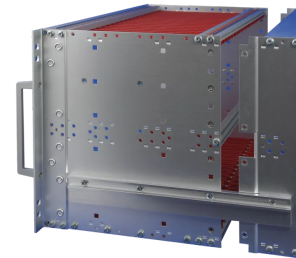

21500-028 EUROPACPRO 19" SUBRACK KIT FOR RAILWAY, SHIELDED, SNCF, 6 U, 84 HP, 320 MM

KEY FEATURES

SNCF listed, EuropacPRO-fer, tested to NF F 61-005 and NF F 60-002

The 19" bracket is firmly fixed to the side panel (tox-cold welded) and is especially suited for high mechanical stresses (vibration resistance)

Lateral support bars to NFF standard facilitate insertion of subrack into the (cabinet) frame. The double 19" screwing position adds to additionally safety (NFF standard)

IP 20, in accordance with IEC 60529

Supplied as space-saving flat-pack

PRODUCT ATTRIBUTES

Product Type: Subrack/Chassis

Rack Height: 6 U

Rack Width: 84 HP

Depth: 320 mm

For Mounting: Backplane

Board Depth: 220 mm