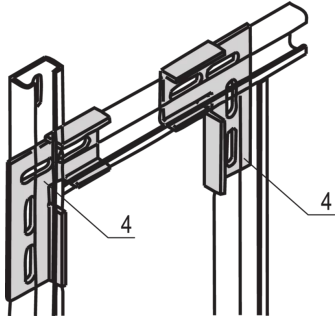

21120-147 EURORACK C-RAIL L-BRACKET FOR STUB / CORNER CONNECTION OF TWO CENTRAL RAILS

KEY FEATURES

Mounting brackets to assemble c.profiles

PRODUCT ATTRIBUTES

Product Type: Bracket

Product Family: Eurorack