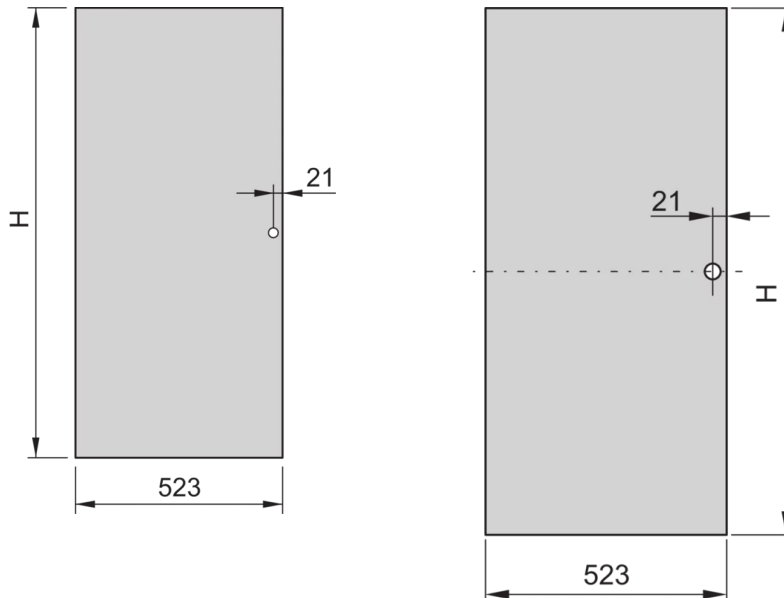

21117-187 EURORACK STEEL DOOR, 120° OPENING ANGLE, RAL 7035, 29 U
600W

KEY FEATURES

Can be mounted on all four sides

St, 1 mm

PRODUCT ATTRIBUTES

Product Type: Cabinet Door

Product Family: Eurorack

Type: Steel Door

Color: Light Grey

Color Code: RAL 7035

Rack Height: 29 U

Height: 1311 mm

Width: 600 mm

ADDITIONAL PRODUCT DETAILS

Steel door for Aluminum frame cabinets with 120° mobility and mountable on all 4 sides. The door comes with lever handle and safety locks and keys.