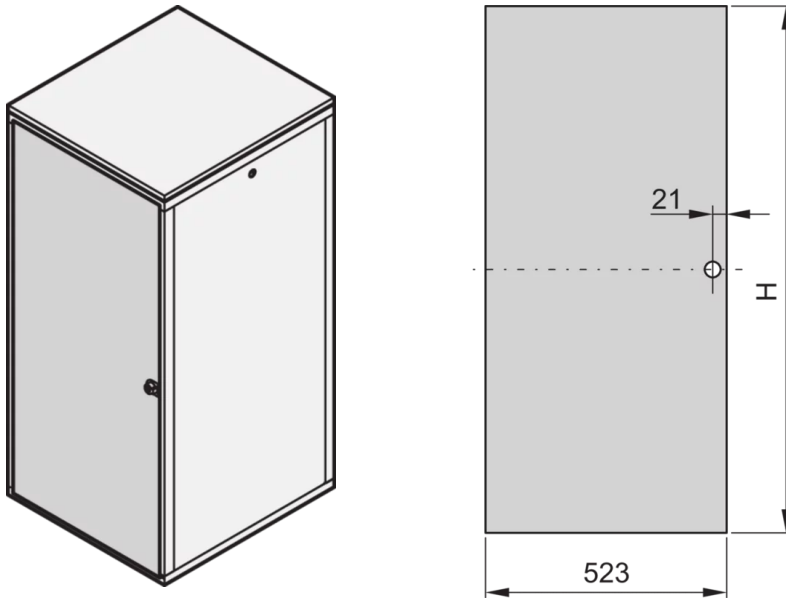

21117-186 EURORACK STEEL DOOR, 120° OPENING ANGLE, RAL 7035, 25 U  
600W

### KEY FEATURES

Can be mounted on all four sides

St, 1 mm

### PRODUCT ATTRIBUTES

Product Type: Cabinet Door

Product Family: Eurorack

Type: Steel Door

Color: Light Grey

Color Code: RAL 7035

Rack Height: 25 U

Height: 1133 mm

Width: 553 mm