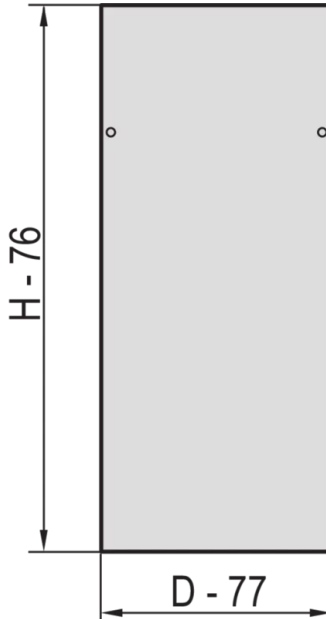

21117-162 EURORACK SIDE PANEL WITH SIDE PANEL CATCHES, RAL 7035, 38 U 600D

KEY FEATURES

Assembly to frame with 2 side panel catches

St, 1 mm

PRODUCT ATTRIBUTES

Product Type: Cabinet/Rack Panel

Product Family: Eurorack

Type: Side Panel

Color: Light Grey

Color Code: RAL 7035

Rack Height: 38 U

Height: 1798 mm

Depth: 600 mm

ADDITIONAL PRODUCT DETAILS

Steel Side Panels for aluminum frame with quick fastner for easy mounting and installation.