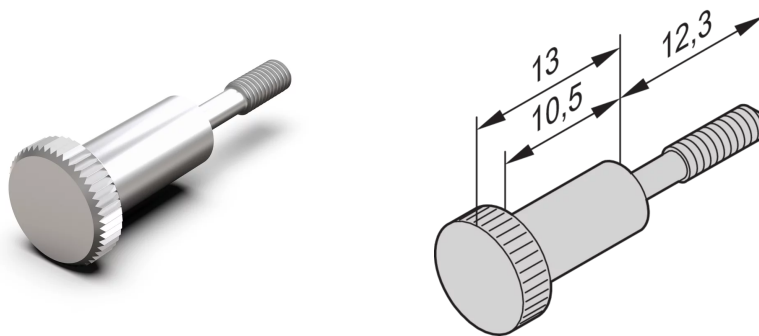

21101-909 COLLAR SCREW, KNURLED HEAD LONG VERSION, M2.5 X 12.3 MM, BRASS NICKEL PLATED; 100 PIECES

KEY FEATURES

Collar Screw, Knurled Head Long Version

PRODUCT ATTRIBUTES

Product Type: Screw

Type: Screw

Works With: Front Panels

Package Quantity: 100

Thread Size: M2.5

Length: 12.3 mm

Material: Brass

Finish: Nickel Plated

Depth: 25.3 mm

Height: 8 mm

Torque: 0.3 N·m

Width: 8 mm

ADDITIONAL PRODUCT DETAILS

Used with horizontal rails with long lip (H-LD and R-LD)

North America

All locations
+1.763.422.2661
Chat with us:
schroff.nvent.com

Europe

Straubenhardt, Germany
+49.7082.794.0
Betschdorf, France
+33.3.88.90.64.90
Warsaw, Poland
+48.22.209.98.35
Assago, Italy
+39.02.932.7141
Chat with us:
schroff.nvent.com