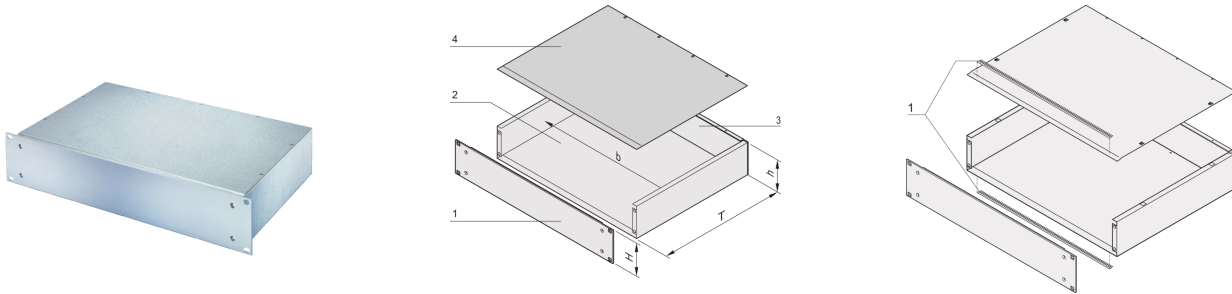

20860-127 MULTIPACPRO 19" CHASSIS, STEEL, ALZN, PLAIN TOP AND BASE, 2 U, 340 MM

KEY FEATURES

Steel (AlZn coated) with Al extrusion front panel

Detachable front and rear panel for easy machining

IP 20, in accordance with IEC 60529

Supplied as space-saving flat-pack

EMC shielding: Approx. 20dB(A) at 2GHz without shielding material. >40dB(A) at 1GHz with addition of stainless steel gasket between front panel and case body

Internal and external dimensions in accordance with: IEC 60297-3-101

Product Family: MultipacPRO

Type: Solid

Rack Height: 2 U

Depth: 340 mm

Usable Width: 447 mm

EMC Shielding: No (Retrofittable)

Mounting: Rack

ADDITIONAL PRODUCT DETAILS

This 19" chassis is a form of subrack which accepts horizontal board mounting or the mounting of non-standard components like transformers or other heavy load accessories typically mounted on a chassis plate. This version is produced from sheet metal, Al-Zn coated and have plain top and bottom covers.