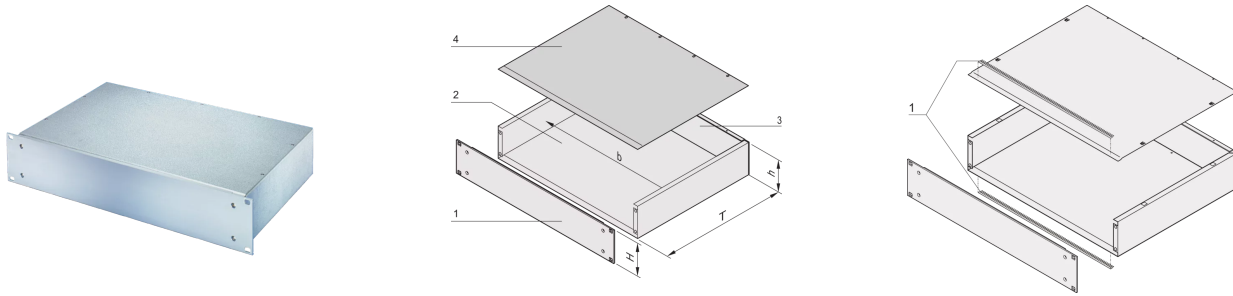

20860-122 MULTIPACPRO 19" CHASSIS, STEEL, ALZN, PLAIN TOP AND BASE, 1 U, 340 MM

KEY FEATURES

Steel (AlZn coated) with Al extrusion front panel

Detachable front and rear panel for easy machining

IP 20, in accordance with IEC 60529

Supplied as space-saving flat-pack

EMC shielding: Approx. 20dB(A) at 2GHz without shielding material. >40dB(A) at 1GHz with addition of stainless steel gasket between front panel and case body

Internal and external dimensions in accordance with: IEC 60297-3-101

Product Family: MultipacPRO

Type: Solid

Rack Height: 1 U

Depth: 340 mm

Usable Width: 447 mm

EMC Shielding: No (Retrofittable)

Mounting: Rack

ADDITIONAL PRODUCT DETAILS

This 19" chassis is a form of subrack which accepts horizontal board mounting or the mounting of non-standard components like transformers or other heavy load accessories typically mounted on a chassis plate. This version is produced from sheet metal, Al-Zn coated and have plain top and bottom covers.