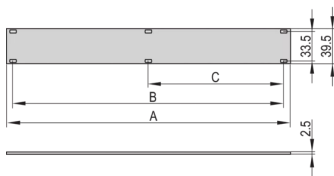

KEY FEATURES

Mounts on horizontal rails (upper, lower)

PRODUCT ATTRIBUTES

Accessory Type: Front panel

Material: Aluminum

Front Finish: Anodized

Rear Finish: Conductive

Treated Edges: No

Rack Height: 1 U

Rack Width: 28 HP

Height: 39.5 mm

Width: 141.9 mm

Depth: 2.5 mm

Package Quantity: 1