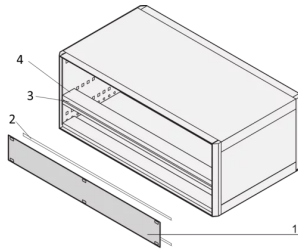

### KEY FEATURES

Mounts on horizontal rails (upper, lower)

### PRODUCT ATTRIBUTES

Accessory Type: Front panel

Material: Aluminum

Front Finish: Anodized

Rear Finish: Conductive

Treated Edges: No

Rack Height: 1 U

Rack Width: 28 HP

Height: 39.5 mm

Width: 141.9 mm

Depth: 2.5 mm

Package Quantity: 1