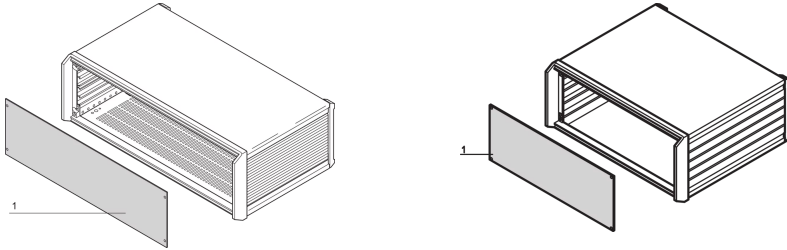

## 20850-142 PROPACPRO FRONT PANEL, FULL WIDTH, UNSHIELDED, 4 U, 42 HP, 2 MM, AL, ANODIZED, UNTREATED EDGES

### KEY FEATURES

Al panel, 2.0 mm (84 HP 2.5 mm)

### PRODUCT ATTRIBUTES

Accessory Type: Front panel

Material: Aluminum

Front Finish: Anodized

Rear Finish: Anodized

Treated Edges: No

Rack Height: 4 U

Rack Width: 42 HP

Height: 172.9 mm

Width: 238.7 mm

Depth: 2 mm

Package Quantity: 1