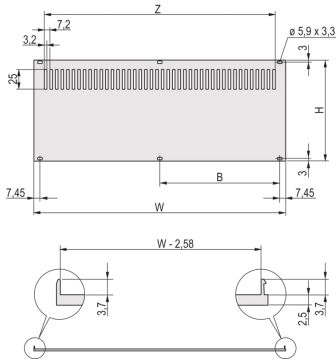

20848-657 REAR PANEL FOR RATIOACPRO/PROPACPRO, PERFORATED, RETROFIT SHIELDING, TEXTILE, 4 U, 42 HP

**KEY FEATURES**

Rear panel, Al, 2.5 mm, front: anodized, rear: conductive; unshielded

Enables mounting on horizontal rails

**PRODUCT ATTRIBUTES**

Product Type: Side Panel

Product Family: RatiopacPRO; RatiopacPRO AIR

Type: Rear Panel

Rack Height: 4 U

Rack Width: 42 HP

Material: Aluminum

Package Quantity: 1

Height: 168.9 mm

Width: 213 mm

**ADDITIONAL PRODUCT DETAILS**

The perforated rear panel, Al, 2.5 mm is unshielded. The rear side is conductive.

**North America**

All locations  
+1.763.422.2661  
Chat with us:  
[schroff.nvent.com](https://schroff.nvent.com)