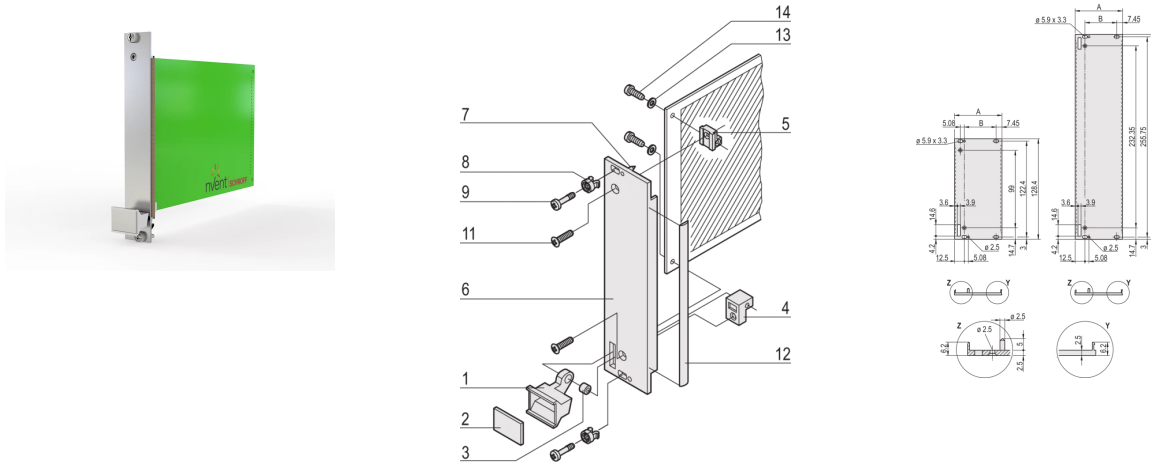

20848-485 PLUG-IN UNIT KIT WITH EXTRACTION HANDLE TYPE 1, SHIELDED, GREY, 3 U, 4 HP

**KEY FEATURES**

Front panel, U-profile, shielded

Handle with extraction function

**PRODUCT ATTRIBUTES**

Product Type: Front Panel

Type: Front Panel with Handle (PIU)

Handle Type: Trapezoid, Type 1

Mounting: Screw-on Front

EMC Shielding: Yes

EMC Gasket Type: Textile

Material: Aluminum

Front Finish: Anodized

Rear Finish: Etched

Treated Edges: No

Rack Height: 3 U

Height: 128.4 mm

Rack Width: 4 HP

Width: 20 mm

Complies With: EN 45545-2, R22-R24, HL3; IEC 60297-3-101; IEEE 1101.1/11

Flammability Rating: UL® 94V-0

Package Quantity: 1

## ADDITIONAL PRODUCT DETAILS

Plug-in unit, with extraction handle type 1 and U-shaped front panel. The grey handle is assembled on the front panel. The U-shaped panel enables the assembly of a textile gasket.