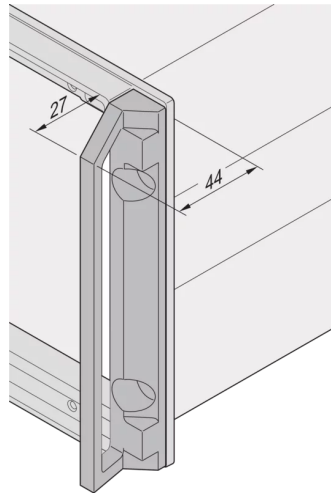

20828-128 FRONT HANDLES 4 U

KEY FEATURES

Load-carrying capacity 35 kg per pair

PRODUCT ATTRIBUTES

Product Type: Handle

Type: Static

Works With: Chassis

Material: Aluminum

Color: Grey

Static Load: 35 kg

Package Quantity: 2

ADDITIONAL PRODUCT DETAILS

The front handles can be assembled to the Inpac Cases and enable an easier assembly of the case into a cabinet. The holes with enable a mouting of the handles have to be drilled by the user.