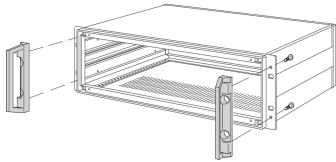

20828-128 FRONT HANDLES 4 U

KEY FEATURES

Load-carrying capacity 35 kg per pair

PRODUCT ATTRIBUTES

Product Type: Handle

Type: Static

Works With: Chassis

Material: Aluminum

Color: Grey

Static Load: 35 kg

Package Quantity: 2

ADDITIONAL PRODUCT DETAILS

The front handles can be assembled to the Inpac Cases and enable an easier assembly of the case into a cabinet. The holes with enable a mouting of the handles have to be drilled by the user.