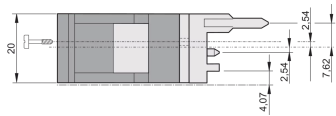

20817-622 INSERTER/EXTRACTOR HANDLE TYPE IEL, GREY LEVER, BLACK BUTTON, TOP, 10 PIECES

**KEY FEATURES**

Suitable for insertion and extraction forces up to 700 N (per pair)

In accordance with IEEE 1101.10 and IEC 60297-3-102