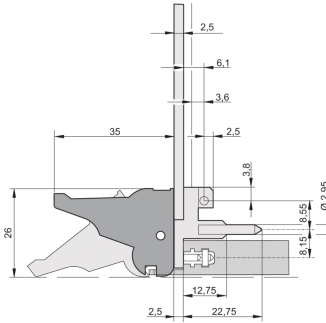

20817-622 INSERTER/EXTRACTOR HANDLE TYPE IEL, GREY LEVER, BLACK BUTTON, TOP, 10 PIECES

**KEY FEATURES**

Suitable for insertion and extraction forces up to 700 N (per pair)

In accordance with IEEE 1101.10 and IEC 60297-3-102

A microswitch can be mounted

**PRODUCT ATTRIBUTES**

Product Type: Handle

Type: Inserter/Extractor, Standard

Works With: Front Panels

Handle Type: IEL

Material: Polycarbonate

Color: Grey

## ADDITIONAL PRODUCT DETAILS

---

The inserter/extractor handle, type IEL in accordance with IEEE 1101.10. Two of these handles can overcome a single lever force of 700 N (per pair).

Please order Coding pegs and Microswitch separately.