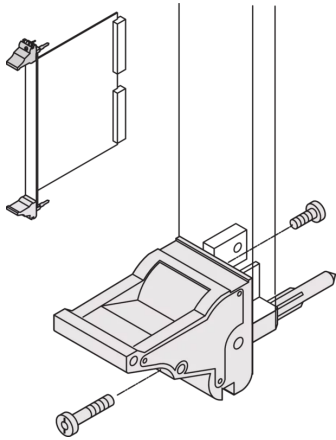

20817-622 INSERTER/EXTRACTOR HANDLE TYPE IEL, GREY LEVER, BLACK BUTTON, TOP, 10 PIECES

**KEY FEATURES**

Suitable for insertion and extraction forces up to 700 N (per pair)

In accordance with IEEE 1101.10 and IEC 60297-3-102

A microswitch can be mounted

**PRODUCT ATTRIBUTES**

Product Type: Handle

Type: Inserter/Extractor, Standard

Works With: Front Panels

Handle Type: IEL

Material: Polycarbonate

Color: Grey