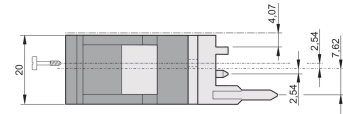

20817-622 INSERTER/EXTRACTOR HANDLE TYPE IEL, GREY LEVER, BLACK BUTTON, TOP, 10 PIECES

**KEY FEATURES**

Suitable for insertion and extraction forces up to 700 N (per pair)

In accordance with IEEE 1101.10 and IEC 60297-3-102