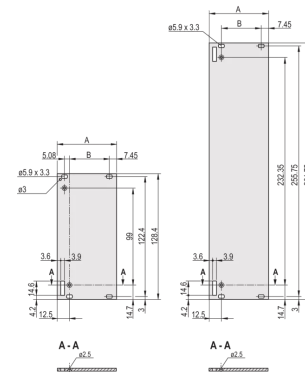

20817-459 PLUG-IN UNIT KIT WITH EXTRACTION HANDLE TYPE 1, UNSHIELDED, GREY, 6 U, 12 HP

KEY FEATURES

Front panel, flat, unshielded

Handle with extraction function

PRODUCT ATTRIBUTES

Product Type: Front Panel

Type: Front Panel with Handle (PIU)

Handle Type: Trapezoid, Type 1

Mounting: Screw-on Front

EMC Shielding: No

Material: Aluminum

Front Finish: Anodized

Rear Finish: Passivated

Treated Edges: No