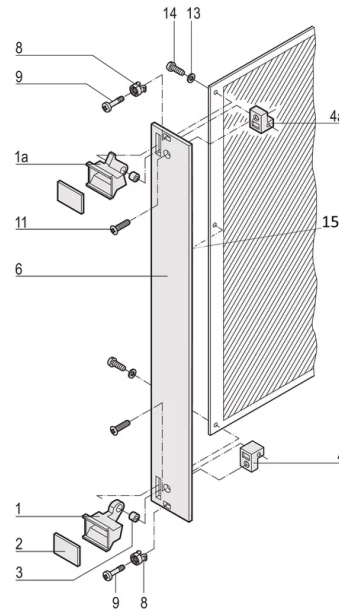

## KEY FEATURES

Front panel, flat, unshielded

Handle with extraction function

Rear Finish: Passivated

Treated Edges: No

Rack Height: 6 U

Height: 261.8 mm

Rack Width: 12 HP

Width: 60.6 mm

Complies With: EN 45545-2, R22-R24, HL3; IEC 60297-3-101; IEEE 1101.1/11

Flammability Rating: UL® 94V-0