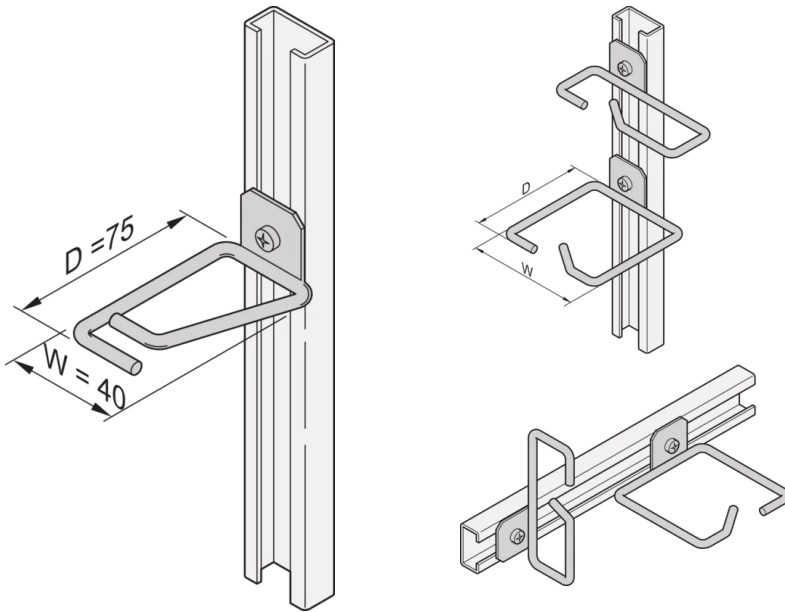

20118-554 CABLE EYE FOR C-RAIL, STEEL, 40 X 75 MM

KEY FEATURES

Cable eye for C-profile

PRODUCT ATTRIBUTES

Product Type: Cable Eye

Product Family: Labrack

ADDITIONAL PRODUCT DETAILS

Cable eyes can be attached to slide rails, cable panels, etc.