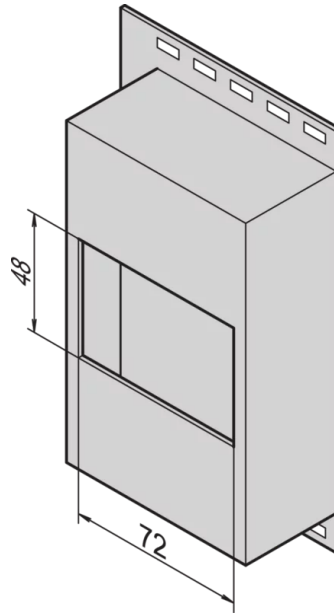

20118-538 SMALL DISTRIBUTION MODULE

KEY FEATURES

For fitting of power distribution modules on DIN central Rails (DIN 43880)

PRODUCT ATTRIBUTES

Product Type: Power Distributor

ADDITIONAL PRODUCT DETAILS

Small Distribution Module.