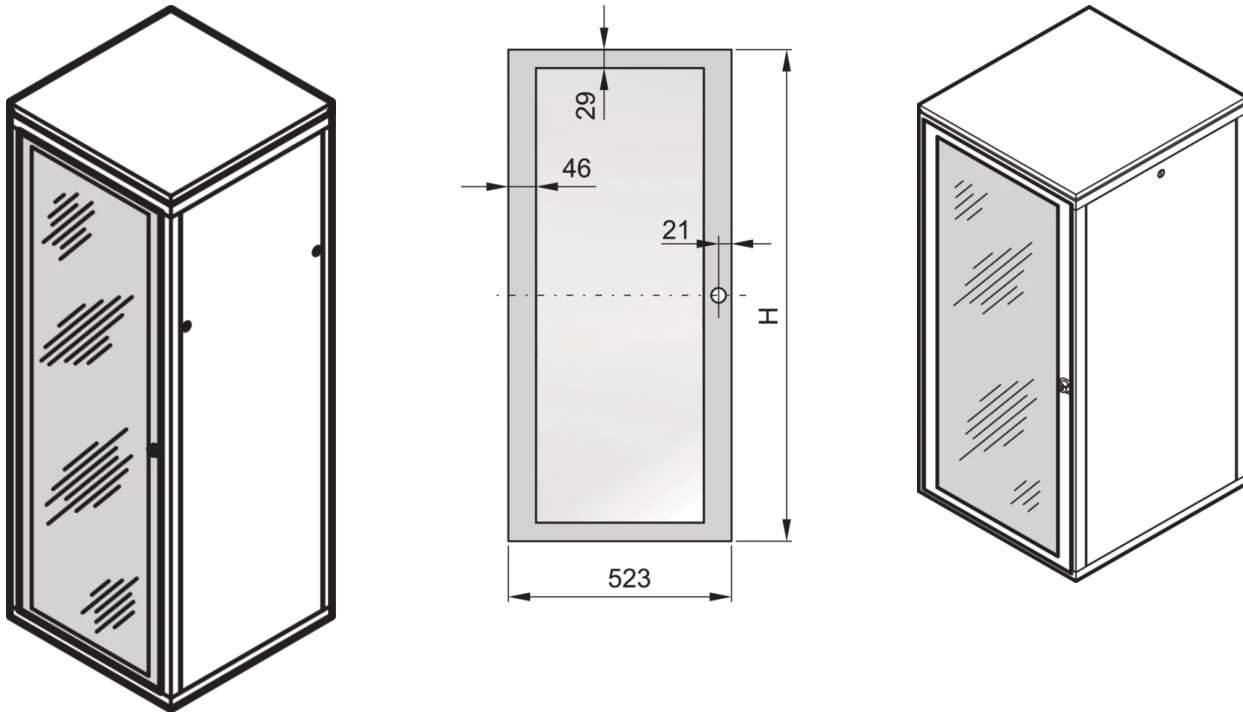

20117-765 EURORACK GLAZED DOOR WITH ACRYLIC GLASS, RAL 7035, 34 U  
600W

**KEY FEATURES**

Acrylic window, 2 mm

Safety lock with two keys

Opening angle 120°

RAL 7021

Door frame, Al, 2 mm

Can be mounted on all four sides

**PRODUCT ATTRIBUTES**

Product Type: Cabinet Door

Product Family: Eurorack

Type: Glass Door

Color: Light Grey

Color Code: RAL 7035

Rack Height: 34 U

Height: 1533 mm

Width: 600 mm

## ADDITIONAL PRODUCT DETAILS

---

Glass door with opening angle 120°: Safety lock with two keys or 180°: Lever handle.