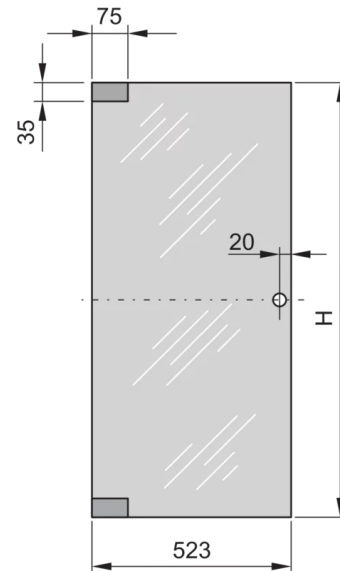

20117-754 EURORACK GLASS DOOR, 120° OPENING ANGLE, 38 U 800W

**KEY FEATURES**

Can be mounted on all four sides

Glass, smoke gray, Security, 6 mm

**PRODUCT ATTRIBUTES**

Product Type: Cabinet Door

Product Family: Eurorack

Type: Glass Door

Color: Light Grey

Color Code: RAL 7035

Rack Height: 38 U

Height: 1745 mm

Width: 723 mm

**North America**

All locations  
+1.763.422.2661  
Chat with us:  
[schroff.nvent.com](https://schroff.nvent.com)