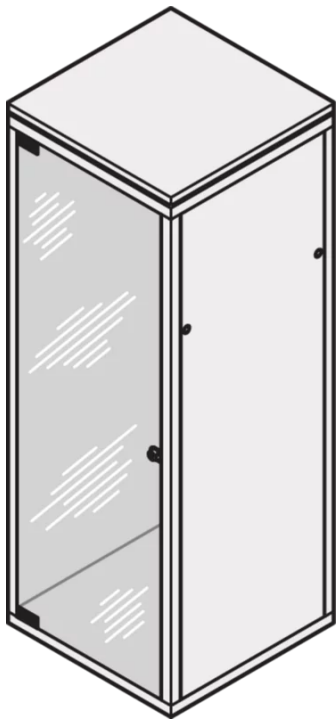

20117-754 EURORACK GLASS DOOR, 120° OPENING ANGLE, 38 U 800W

**KEY FEATURES**

Can be mounted on all four sides

Glass, smoke gray, Security, 6 mm

**PRODUCT ATTRIBUTES**

Product Type: Cabinet Door

Product Family: Eurorack

Type: Glass Door

Color: Light Grey

Color Code: RAL 7035

Rack Height: 38 U

Height: 1745 mm

Width: 723 mm

**North America**

All locations  
+1.763.422.2661  
Chat with us:  
[schroff.nvent.com](https://schroff.nvent.com)