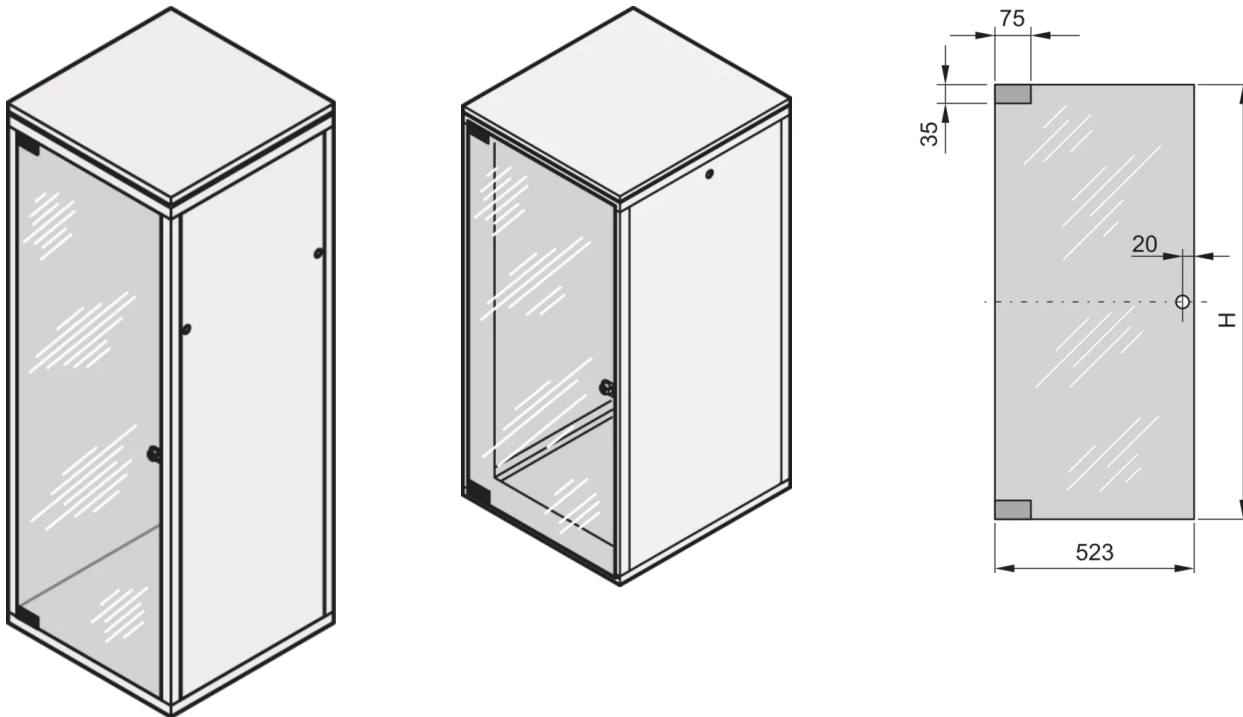

20117-753 EURORACK GLASS DOOR, 120° OPENING ANGLE, 43 U 800W

KEY FEATURES

Can be mounted on all four sides

Glass, smoke gray, Security, 6 mm

PRODUCT ATTRIBUTES

Product Type: Cabinet Door

Product Family: Eurorack

Type: Glass Door

Color: Light Grey

Color Code: RAL 7035

Rack Height: 43 U

Height: 2020 mm

Width: 723 mm

North America

All locations
+1.763.422.2661
Chat with us:
schroff.nvent.com