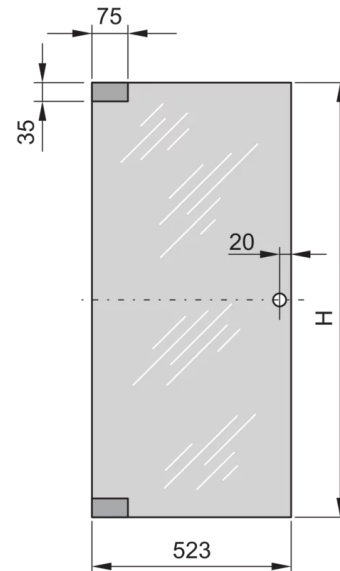

20117-752 EURORACK GLASS DOOR, 120° OPENING ANGLE, 47 U 600W

KEY FEATURES

Can be mounted on all four sides

Glass, smoke gray, Security, 6 mm

PRODUCT ATTRIBUTES

Product Type: Cabinet Door

Product Family: Eurorack

Type: Glass Door

Color: Light Grey

Color Code: RAL 7035

Rack Height: 47 U

Height: 2145 mm

Width: 523 mm

North America

All locations
+1.763.422.2661
Chat with us:
schroff.nvent.com