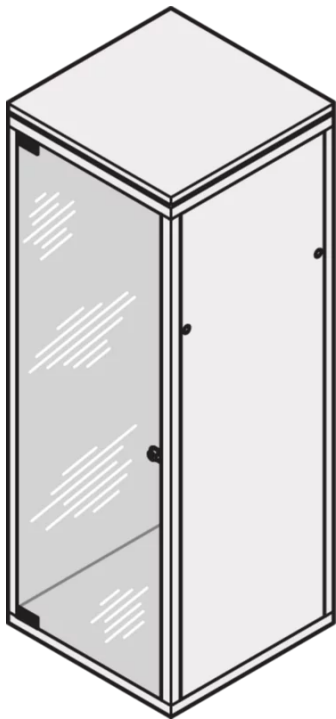

20117-752 EURORACK GLASS DOOR, 120° OPENING ANGLE, 47 U 600W

KEY FEATURES

Can be mounted on all four sides

Glass, smoke gray, Security, 6 mm

PRODUCT ATTRIBUTES

Product Type: Cabinet Door

Product Family: Eurorack

Type: Glass Door

Color: Light Grey

Color Code: RAL 7035

Rack Height: 47 U

Height: 2145 mm

Width: 523 mm

North America

All locations
+1.763.422.2661
Chat with us:
schroff.nvent.com