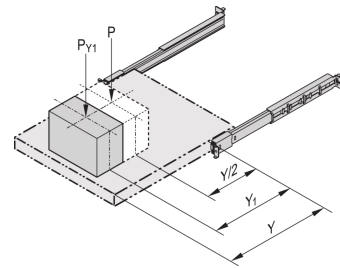

20110-196 TELESCOPIC SLIDE, UNIVERSAL, HEAVY LOAD, 2 U 600L

**KEY FEATURES**

Static load-carrying capacity per pair 72 - 100 kg

Lateral mounting on the 19" uprights (19" plane remains free for fixing the extension/drawer)

End stop damped

Extension length > 100 %

Rail width  $k = 19.1$  mm, max. installation width of extension/drawer  $w = 411$  mm

## PRODUCT ATTRIBUTES

---

Product Type: Telescopic Slide

Type: Universal

Length: 600 mm

Static Load: 88 kg