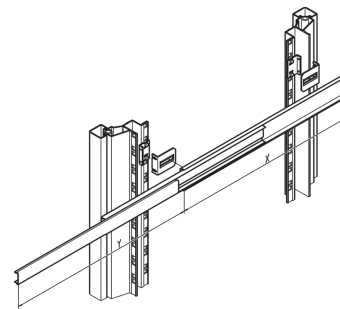

20110-196 TELESCOPIC SLIDE, UNIVERSAL, HEAVY LOAD, 2 U 600L

**KEY FEATURES**

Static load-carrying capacity per pair 72 - 100 kg

Lateral mounting on the 19" uprights (19" plane remains free for fixing the extension/drawer)

End stop damped

Extension length > 100 %

Rail width  $k = 19.1$  mm, max. installation width of extension/drawer  $w = 411$  mm

## PRODUCT ATTRIBUTES

---

Product Type: Telescopic Slide

Type: Universal

Length: 600 mm

Static Load: 88 kg

## ADDITIONAL PRODUCT DETAILS

---

Telescopic slides with 10 to 100 kg load capacity, > 100% extension length and with lateral mounting capability on 19". Robust telescopic sliding-rails - suitable for the installation of 19 inch chassis are suitable for mounting server enclosures from our product portfolio. Due to the extremely robust construction and high load capacity, the telescopic slides can also be used with very heavy housings.