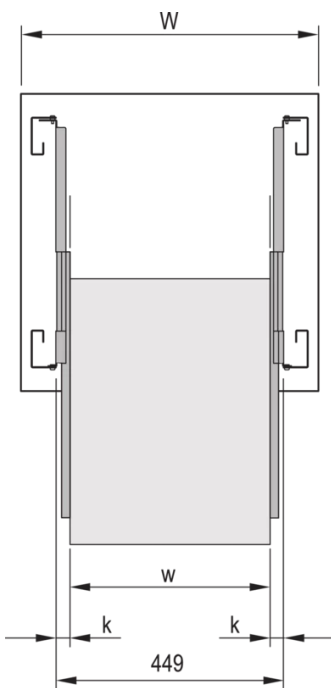

20110-196 TELESCOPIC SLIDE, UNIVERSAL, HEAVY LOAD, 2 U 600L

**KEY FEATURES**

Static load-carrying capacity per pair 72 - 100 kg

Lateral mounting on the 19" uprights (19" plane remains free for fixing the extension/drawer)

End stop damped

Extension length > 100 %

Rail width  $k = 19.1$  mm, max. installation width of extension/drawer  $w = 411$  mm

## PRODUCT ATTRIBUTES

---

Product Type: Telescopic Slide

Type: Universal

Length: 600 mm

Static Load: 88 kg