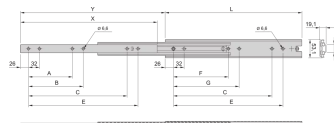

20110-196 TELESCOPIC SLIDE, UNIVERSAL, HEAVY LOAD, 2 U 600L

**KEY FEATURES**

Static load-carrying capacity per pair 72 - 100 kg

Lateral mounting on the 19" uprights (19" plane remains free for fixing the extension/drawer)

End stop damped

Extension length > 100 %

Rail width  $k = 19.1$  mm, max. installation width of extension/drawer  $w = 411$  mm

## PRODUCT ATTRIBUTES

---

Product Type: Telescopic Slide

Type: Universal

Length: 600 mm

Static Load: 88 kg