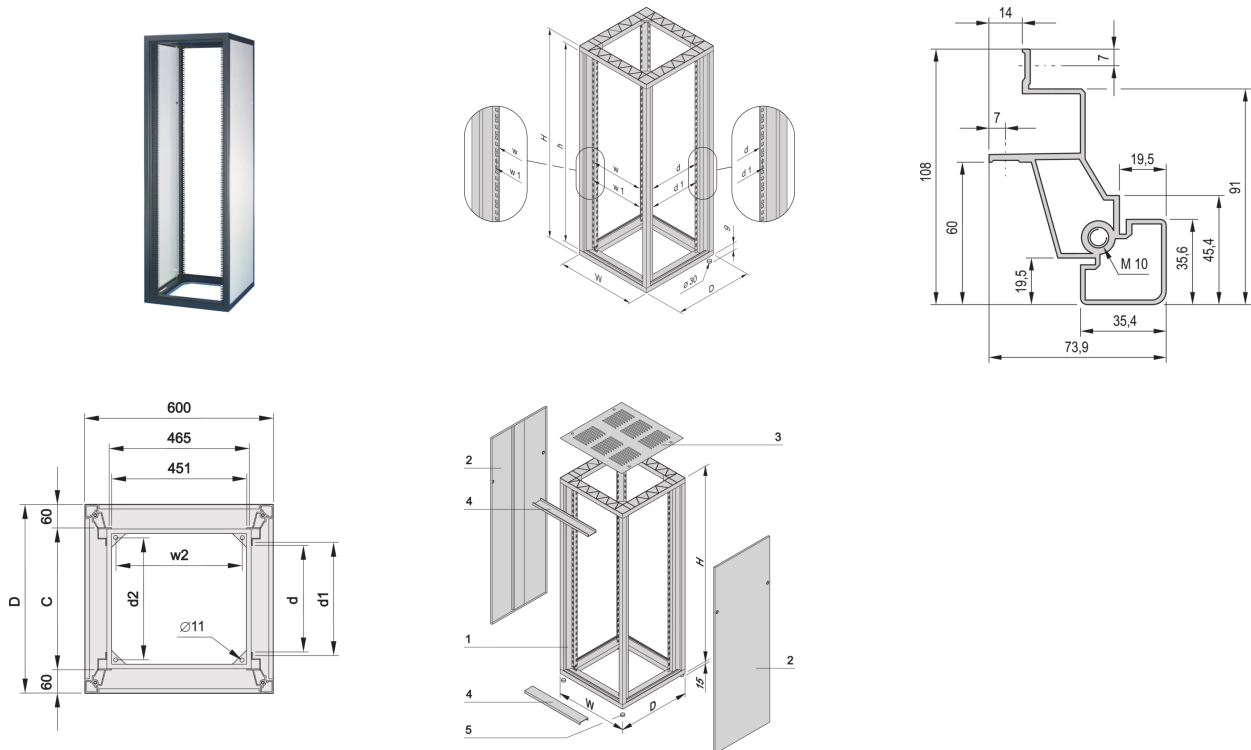

10117-548 EURORACK CABINET WITHOUT DOORS, 47 U 2198H 600W 800D, RAL 7021/7035

KEY FEATURES

19" cut-outs in front and rear uprights

Bolted frame, die-castings and aluminium profiles, with inset covers

Flush cladding parts

Protection class IP40

Static load-carrying capacity 400 kg

PRODUCT ATTRIBUTES

Product Type: Cabinet

Product Family: Eurorack

Frame Material: Aluminum

Frame Color: Black Grey

Frame Color Code: RAL 7021

Cladding Material: Steel

Cladding Color: Black Grey

Cladding Color Code: RAL 7021

Rack Height: 47 U

Height: 2198 mm

Width: 600 mm

Depth: 800 mm

Static Load: 400 kg