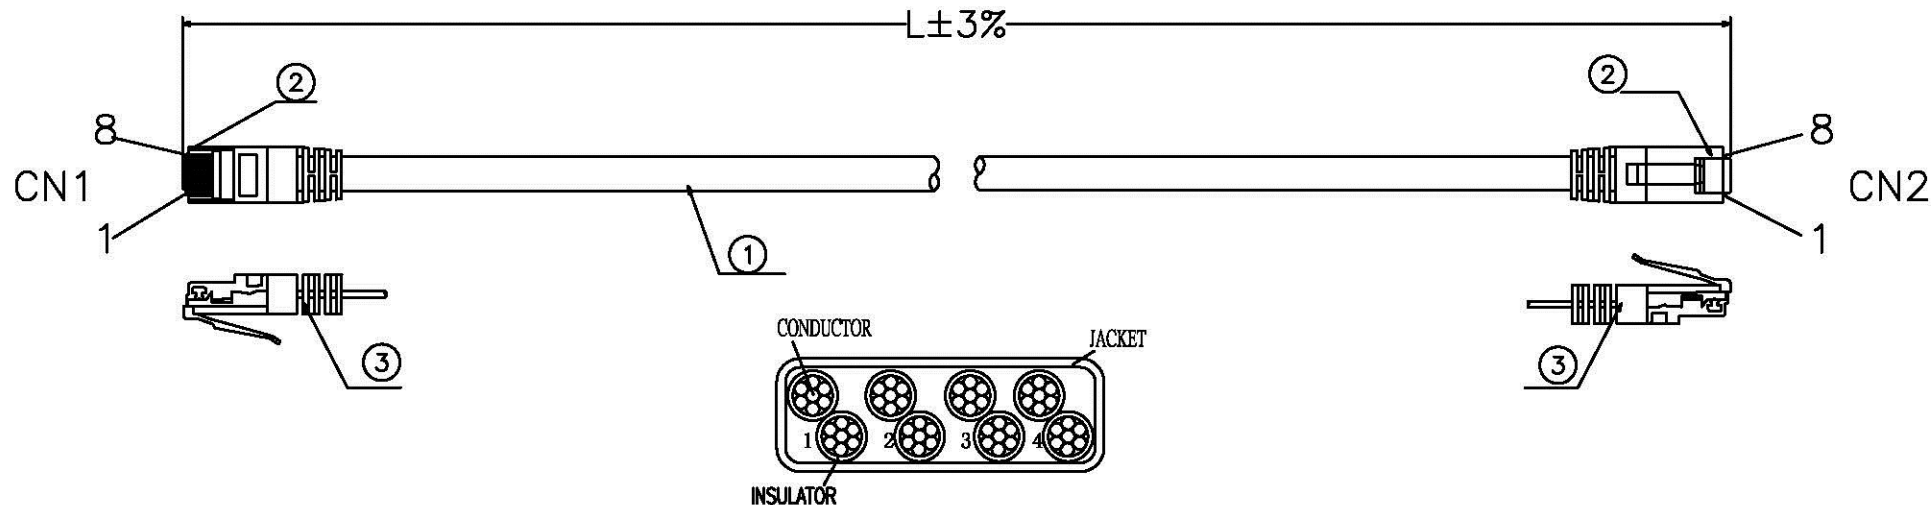

Datenblatt - Fiche technique - Data sheet

**21.99.0963**

VALUE UTP-Patchkabel konf. Kat. 6, schwarz, 3,0 m, extra-flach

Cordon VALUE Cat.6 UTP confectionné, noir, 3,0 m, plat

VALUE UTP Patch Cord, Cat.6, black, 3.0 m, extra-flat

MATERIAL LIST:

NO.	PARTS NAME	SPECIFICATION DESCRIPTION
①	CABLE	(7/0.10BA*1PR)*4P COLOR: BLACK OD:1.5±0.2*6.2±0.2mm
②	RJ45 CONNECTOR	RJ45,8P8C,GOLD PLATED CONTACTS
③	MOLDING PVC	MOLDING PVC 50P COLOR: BLACK

CABLE MARKING: CAT.6 UTP FLAT CABLE

ELECTRONIC TEST:

A.OPEN/SHORT/INTERMITTENCE: 100%.

item no.	length	color
21.99.0960	0.5m	black
21.99.0961	1m	black
21.99.0962	2m	black
21.99.0963	3m	black
21.99.0965	5m	black

PIN OUT

ITEM NO.	21.99.0960,, 21.99.0961, 21.99.0962, 21.99.0963, 21.99.0965				
DESC.	VALUE Cat. 6 UTP Flat Patch Cord, black				
APPROVED BY					
DATE	2012.03.20	PAGE			OF

**rotronic**