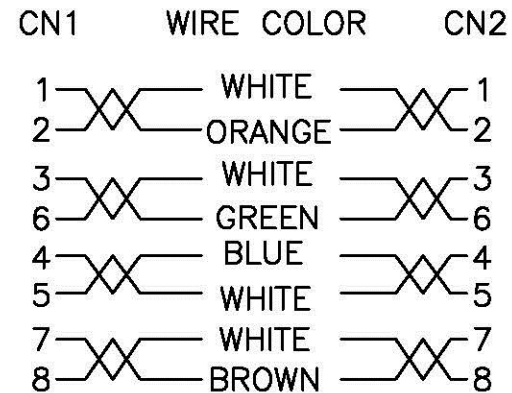

Datenblatt - Fiche technique - Data sheet

**21.99.0963**

VALUE UTP-Patchkabel konf. Kat. 6, schwarz, 3,0 m, extra-flach

Cordon VALUE Cat.6 UTP confectionné, noir, 3,0 m, plat

VALUE UTP Patch Cord, Cat.6, black, 3.0 m, extra-flat

MATERIAL LIST:

NO.	PARTS NAME	SPECIFICATION DESCRIPTION
①	CABLE	(7/0.10BA*1PR)*4P COLOR: BLACK OD:1.5±0.2*6.2±0.2mm
②	RJ45 CONNECTOR	RJ45,8P8C,GOLD PLATED CONTACTS
③	MOLDING PVC	MOLDING PVC 50P COLOR: BLACK

CABLE MARKING: CAT.6 UTP FLAT CABLE

ELECTRONIC TEST:

A.OPEN/SHORT/INTERMITTENCE: 100%.

item no.	length	color
21.99.0960	0.5m	black
21.99.0961	1m	black
21.99.0962	2m	black
21.99.0963	3m	black
21.99.0965	5m	black

PIN OUT

ITEM NO.	21.99.0960,, 21.99.0961, 21.99.0962, 21.99.0963, 21.99.0965				
DESC.	VALUE Cat. 6 UTP Flat Patch Cord, black				
APPROVED BY					
DATE	2012.03.20	PAGE			OF

**rotronic**