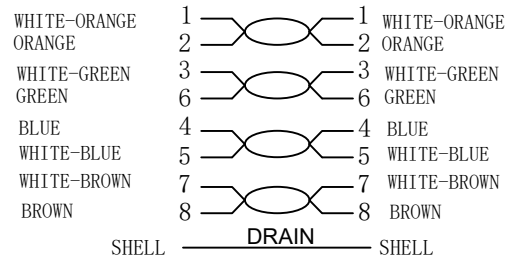

NOTE:

1. ELECTRICAL TEST:100% OPEN SHORT, MISS WIRE TEST
2. FLUKE Channel TEST:
TEST LIMIT:ISO11801 Channel Class EA
3. Working temperature:-10°C~+60°C
Storage temperature:-20°C~+75°C
4. RoHS2.0 AND REACH compliant
5. Spray WORD:CAT6A U/FTP 4x2x32AWG/7 Ultraflex LSZH-TPE ISO11801 & EN50173 & ANSI/TIA568C.2
6. Minimum of the bending radius is 15mm(Suitable for all meters)

PIN OUT

CN1 (568B) CN2 (568B)

MATERIAL LIST

③	OVER MOLD	75A PVC GREY(RAL7035)	2	
②	PLUG	RJ45 8P8C Shielded Plug, PIN GOLD PLATED 3u", THE SHELL PLATED NICKEL, COLOUR:TRANSPARENT	2	
①	CABLE	CAT. 6A U/FTP CABLE (32AWG BC*1P+AL-FOIL)*4+DRAIN JACKET:ULTRAFLEX LSZH-TPE/GREY (RAL7035), OD:3.6±0.2MM	1	
NO.	PARTS NAME	SPECIFICATION STANDARD	QT' Y	REMARK

Item NO.	Length (mm)
21.44.3300	150±10
21.44.3301	300±10
21.44.3302	500±20
21.44.3303	1000±20
21.44.3304	1500±30
21.44.3305	2000±30
21.44.3306	3000±50
21.44.3307	5000±100

DESC.	ROLINE GREEN Cat.6A U/FTP Patch cord 10G Slim Type Ultraflex LSZH-TPE, grey
-------	---