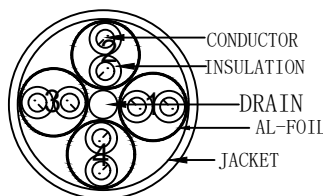

NOTE:

1. ELECTRICAL TEST:100% OPEN SHORT, MISS WIRE TEST
2. FLUKE Channel TEST:
TEST LIMIT:ISO11801 Channel Class EA
3. Working temperature:-10°C~+60°C
Storage temperature:-20°C~+75°C
4. RoHS2.0 AND REACH compliant
5. Spray WORD:CAT6A U/FTP 4x2x32AWG/7 Ultraflex LSZH-TPE ISO11801 & EN50173 & ANSI/TIA568C.2
6. Minimum of the bending radius is 15mm(Suitable for all meters)

PIN OUT

CN1 (568B) CN2 (568B)

MATERIAL LIST

③	OVER MOLD	75A PVC GREY(RAL7035)	2	
②	PLUG	RJ45 8P8C Shielded Plug, PIN GOLD PLATED 3u", THE SHELL PLATED NICKEL, COLOUR:TRANSPARENT	2	
①	CABLE	CAT. 6A U/FTP CABLE (32AWG BC*1P+AL-FOIL)*4+DRAIN JACKET:ULTRAFLEX LSZH-TPE/GREY (RAL7035), OD:3.6±0.2MM	1	
NO.	PARTS NAME	SPECIFICATION STANDARD	QT' Y	REMARK

Item NO.	Length (mm)
21.44.3300	150±10
21.44.3301	300±10
21.44.3302	500±20
21.44.3303	1000±20
21.44.3304	1500±30
21.44.3305	2000±30
21.44.3306	3000±50
21.44.3307	5000±100

DESC.	ROLINE GREEN Cat.6A U/FTP Patch cord 10G Slim Type Ultraflex LSZH-TPE, grey
-------	---