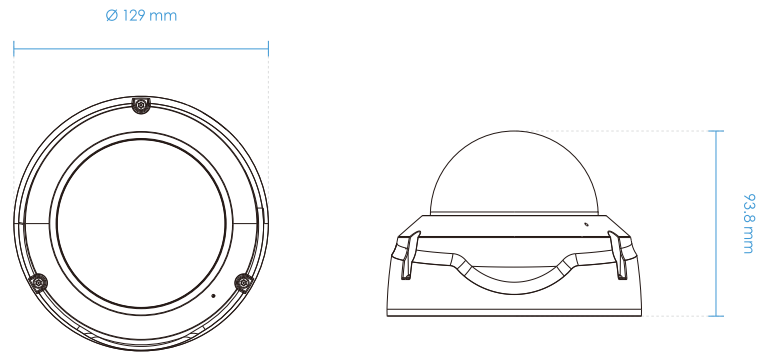

General

| | |
|-----------------------|---|
| Connectors | RJ-45 cable connector for 10/100Mbps Network/PoE connection |
| LED Indicator | System power and status indicator |
| Power Input | IEEE 802.3af PoE Class 0 |
| Power Consumption | Max: 12.3W (IR on) Max: 9.9W (IR off) |
| Dimensions | Ø 129 x 94 mm |
| Weight | 610 g |
| Certifications | EMC: CE (EN55032, EN55024 Class A, EN50121-4), FCC (FCC Part 15 Subpart B Class A), RCM (AS/NZS CISPR32 Class A), VCCI (VCCI-CISPR 32 Class A); Safety: UL (UL62368-1), CB (IEC/EN 62368-1, IEC/EN 60950-22, IEC/EN 62471); Environment: IK10 (IEC 62262), IP66 (IEC 60529); IA: BIS (IS 13252), BSMI (EMC: CNS 13438, Safety: CNS 14336-1) |
| Operating Temperature | Starting Temperature: -30°C ~ 50°C (-13°F ~ 122°F) Working Temperature(IR on): -40°C ~ 60°C (-40°F ~ 140°F) (IR off) -40°C ~ 50°C (-40°F ~ 122°F) (IR on) |
| Humidity | 98% RH (non-condensing) |
| Warranty | 36 months |

Included Accessories

| | |
|------------------|---|
| Packing Contents | Quick installation guide, alignment sticker, screw pack |
|------------------|---|

Dimensions

Compatible Accessories

AM-21A
L-shape Bracket