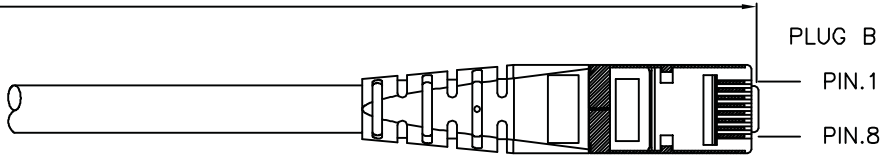

1

2

3

4

5

6

Total length (optional)

roline S/FTP PATCH CABLE 26AWG 4PR ISO/IEC 11801 & EN50288 CAT.6 XXXXXXXX-X

- (1) Jacket Color : Orange(RAL2003)
- (2) Wiring:T568B

item no.	length	tolerance
21.15.1317	0.3M	+20 -0
21.15.1327	0.5M	+20 -0
21.15.1337	1M	+20 -0
21.15.0821	1.5M	+20 -0
21.15.1347	2M	+20 -10
21.15.1357	3M	+20 -10
21.15.1367	5M	+30 -20
21.15.1377	7M	+30 -20
21.15.1387	10M	+30 -20
21.15.1397	15M	+30 -20
21.15.1407	20M	+70 -30

Specification :

Material :

- RJ45 Plug :
 - Housing : Polycarbonate,Transparent color.
 - Contact material : Phosphor Bronze with 50-60 micro-inch Nickel plated.
 - Contact finished : Min. 50 micro-inch Gold plated on surface contact area.
 - Shield : Bronze with Nickel plated.
- Molding : PVC.
- Cable :
 - Jacket : PVC.
 - Conductor : 26 AWG stranded copper.
 - Isolation : PE.
 - Shield : Aluminum Foil Shielded for Each Pair, Tin Copper Braid.
- Cable structure : S/FTP, 4 twisted pair.
- Minimum Bending Radius: 50mm