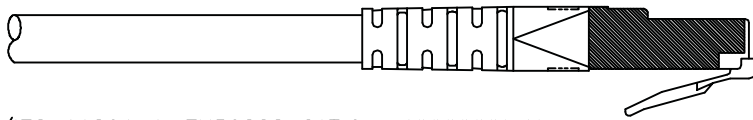

1

2

3

4

5

6

Total length (optional)

roline S/FTP PATCH CABLE 26AWG 4PR ISO/IEC 11801 & EN50288 CAT.6 XXXXXXXX-X

- (1) Jacket Color : Orange(RAL2003)
- (2) Wiring:T568B

item no.	length	tolerance
21.15.1317	0.3M	+20 -0
21.15.1327	0.5M	+20 -0
21.15.1337	1M	+20 -0
21.15.0821	1.5M	+20 -0
21.15.1347	2M	+20 -10
21.15.1357	3M	+20 -10
21.15.1367	5M	+30 -20
21.15.1377	7M	+30 -20
21.15.1387	10M	+30 -20
21.15.1397	15M	+30 -20
21.15.1407	20M	+70 -30

Specification :

Material :

- RJ45 Plug :
 - Housing : Polycarbonate,Transparent color.
 - Contact material : Phosphor Bronze with 50-60 micro-inch Nickel plated.
 - Contact finished : Min. 50 micro-inch Gold plated on surface contact area.
 - Shield : Bronze with Nickel plated.
- Molding : PVC.
- Cable :
 - Jacket : PVC.
 - Conductor : 26 AWG stranded copper.
 - Isolation : PE.
 - Shield : Aluminum Foil Shielded for Each Pair, Tin Copper Braid.
- Cable structure : S/FTP, 4 twisted pair.
- Minimum Bending Radius: 50mm