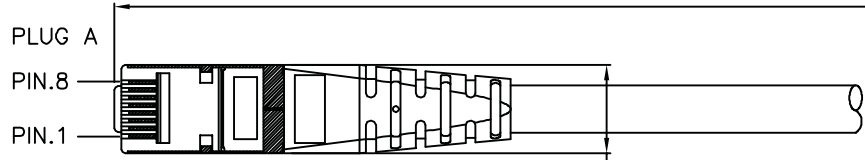

1

2

3

4

5

6

Total length (optional)

roline S/FTP PATCH CABLE 26AWG 4PR ISO/IEC 11801 & EN50288 CAT.6 XXXXXXXX-X

- (1) Jacket Color : Orange(RAL2003)
- (2) Wiring:T568B

item no.	length	tolerance
21.15.1317	0.3M	+20 -0
21.15.1327	0.5M	+20 -0
21.15.1337	1M	+20 -0
21.15.0821	1.5M	+20 -0
21.15.1347	2M	+20 -10
21.15.1357	3M	+20 -10
21.15.1367	5M	+30 -20
21.15.1377	7M	+30 -20
21.15.1387	10M	+30 -20
21.15.1397	15M	+30 -20
21.15.1407	20M	+70 -30

Specification :

Material :

- RJ45 Plug :
 - Housing : Polycarbonate,Transparent color.
 - Contact material : Phosphor Bronze with 50-60 micro-inch Nickel plated.
 - Contact finished : Min. 50 micro-inch Gold plated on surface contact area.
 - Shield : Bronze with Nickel plated.
- Molding : PVC.
- Cable :
 - Jacket : PVC.
 - Conductor : 26 AWG stranded copper.
 - Isolation : PE.
 - Shield : Aluminum Foil Shielded for Each Pair, Tin Copper Braid.
- Cable structure : S/FTP, 4 twisted pair.
- Minimum Bending Radius: 50mm