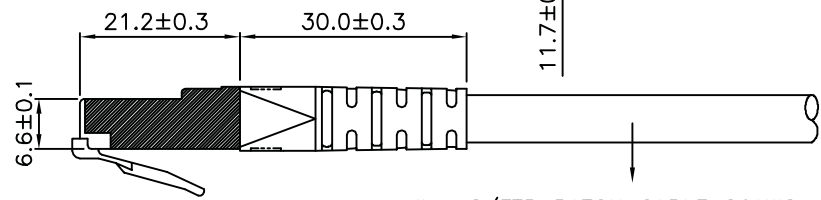

1

2

3

4

5

6

Total length (optional)

roline S/FTP PATCH CABLE 26AWG 4PR ISO/IEC 11801 & EN50288 CAT.6 XXXXXXXX-X

- (1) Jacket Color : Orange(RAL2003)
- (2) Wiring:T568B

item no.	length	tolerance
21.15.1317	0.3M	+20 -0
21.15.1327	0.5M	+20 -0
21.15.1337	1M	+20 -0
21.15.0821	1.5M	+20 -0
21.15.1347	2M	+20 -10
21.15.1357	3M	+20 -10
21.15.1367	5M	+30 -20
21.15.1377	7M	+30 -20
21.15.1387	10M	+30 -20
21.15.1397	15M	+30 -20
21.15.1407	20M	+70 -30

Specification :

Material :

- RJ45 Plug :
 - Housing : Polycarbonate,Transparent color.
 - Contact material : Phosphor Bronze with 50-60 micro-inch Nickel plated.
 - Contact finished : Min. 50 micro-inch Gold plated on surface contact area.
 - Shield : Bronze with Nickel plated.
- Molding : PVC.
- Cable :
 - Jacket : PVC.
 - Conductor : 26 AWG stranded copper.
 - Isolation : PE.
 - Shield : Aluminum Foil Shielded for Each Pair, Tin Copper Braid.
- Cable structure : S/FTP, 4 twisted pair.
- Minimum Bending Radius: 50mm

item no	21.15.1317	21.15.1327	21.15.1337	21.15.0821	21.15.1347
	21.15.1357	21.15.1367	21.15.1377	21.15.1387	21.15.1397

Desc						ROLINE Cat 6 S/FTP Patch Cord,Orange					
"#" : Matching DIM.		DRAWING		23.JuL.2016		byz					
"*" : Important DIM.		CHECK		23.JuL.2016		Jane					
Others General DIM.		APPROVAL		23.JuL.2016		Jaimy					
GENERAL TOLERANCE OF DIMENSIONS		DATE		NAME							
X.XXX ±0.005		SCALE		1/1 (A4)		UNIT		mm			
X.XX ±0.05		DRAWING NO.									
X.X ±0.1		DRAWING CLASSIFICATION		S		SHEET		1 OF 1			