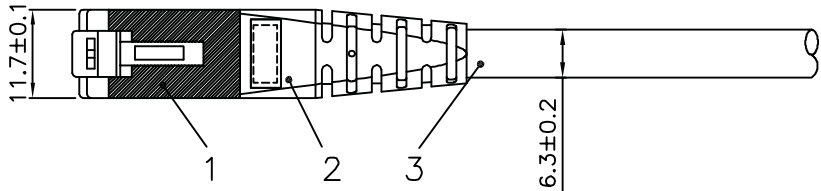

1

2

3

4

5

6

Total length (optional)

roline S/FTP PATCH CABLE 26AWG 4PR ISO/IEC 11801 & EN50288 CAT.6 XXXXXXXX-X

- (1) Jacket Color : Orange(RAL2003)
- (2) Wiring:T568B

item no.	length	tolerance
21.15.1317	0.3M	+20 -0
21.15.1327	0.5M	+20 -0
21.15.1337	1M	+20 -0
21.15.0821	1.5M	+20 -0
21.15.1347	2M	+20 -10
21.15.1357	3M	+20 -10
21.15.1367	5M	+30 -20
21.15.1377	7M	+30 -20
21.15.1387	10M	+30 -20
21.15.1397	15M	+30 -20
21.15.1407	20M	+70 -30

Specification :

Material :

- RJ45 Plug :
 - Housing : Polycarbonate,Transparent color.
 - Contact material : Phosphor Bronze with 50-60 micro-inch Nickel plated.
 - Contact finished : Min. 50 micro-inch Gold plated on surface contact area.
 - Shield : Bronze with Nickel plated.
- Molding : PVC.
- Cable :
 - Jacket : PVC.
 - Conductor : 26 AWG stranded copper.
 - Isolation : PE.
 - Shield : Aluminum Foil Shielded for Each Pair, Tin Copper Braid.
- Cable structure : S/FTP, 4 twisted pair.
- Minimum Bending Radius: 50mm