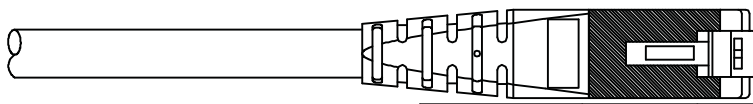

1

2

3

4

5

6

Total length (optional)

roline S/FTP PATCH CABLE 26AWG 4PR ISO/IEC 11801 & EN50288 CAT.6 XXXXXXXX-X

- (1) Jacket Color : Orange(RAL2003)
- (2) Wiring:T568B

item no.	length	tolerance
21.15.1317	0.3M	+20 -0
21.15.1327	0.5M	+20 -0
21.15.1337	1M	+20 -0
21.15.0821	1.5M	+20 -0
21.15.1347	2M	+20 -10
21.15.1357	3M	+20 -10
21.15.1367	5M	+30 -20
21.15.1377	7M	+30 -20
21.15.1387	10M	+30 -20
21.15.1397	15M	+30 -20
21.15.1407	20M	+70 -30

Specification :

Material :

- RJ45 Plug :
 - Housing : Polycarbonate,Transparent color.
 - Contact material : Phosphor Bronze with 50-60 micro-inch Nickel plated.
 - Contact finished : Min. 50 micro-inch Gold plated on surface contact area.
 - Shield : Bronze with Nickel plated.
- Molding : PVC.
- Cable :
 - Jacket : PVC.
 - Conductor : 26 AWG stranded copper.
 - Isolation : PE.
 - Shield : Aluminum Foil Shielded for Each Pair, Tin Copper Braid.
- Cable structure : S/FTP, 4 twisted pair.
- Minimum Bending Radius: 50mm